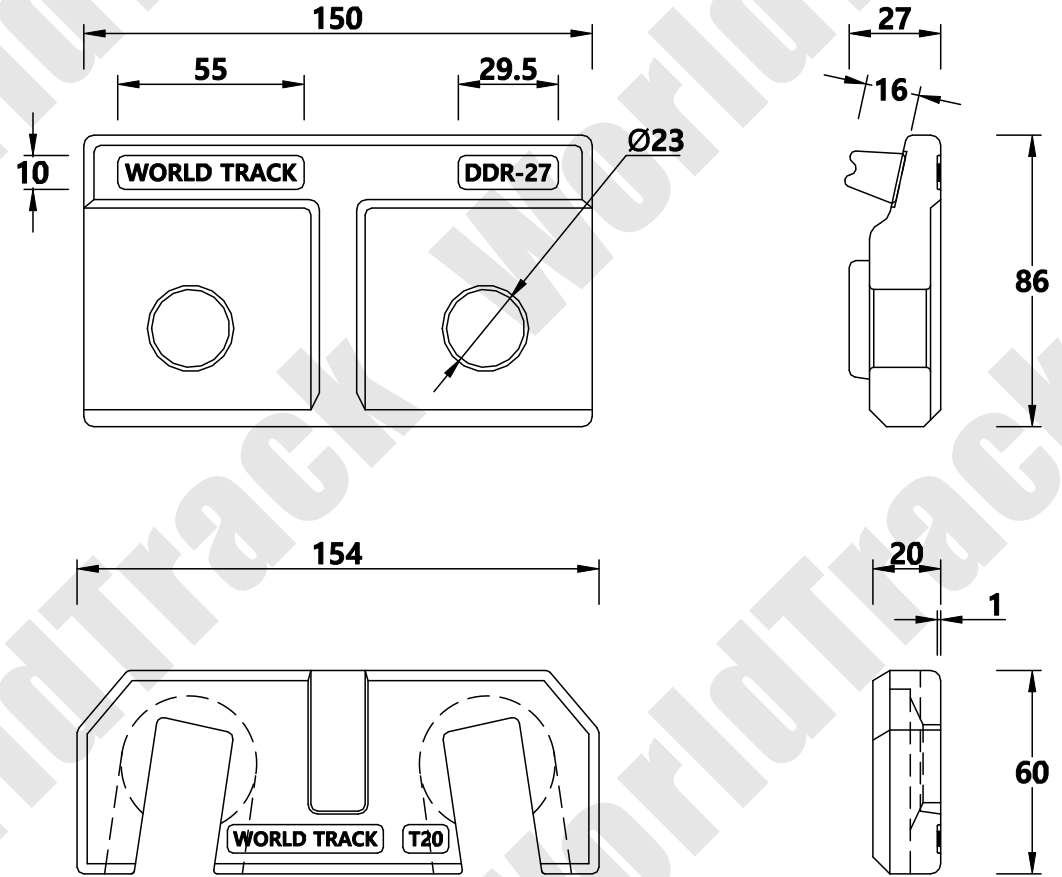

60K Clip

60K Rail

M22 Bolt

WORLD TRACK

WORLD TRACK

TEL : 82)2-2605-2380

FAX : 82)2-2601-2382

<http://www.world-track.net>

E-Mail: world-track@hanmail.net

THE TECHNICAL DATA CONTAINED IN THIS DRAWING IS PROPERTY OF WORLD TRACK LIMITED AND IS SUBJECT TO COPYRIGHT

Clip Designation

60/DDR-PN-T1/2720

Drawing Number

C/DDR-080

Clip Type

Double Double Rubber

Checked By

Lee Se Wan

Fixing Method

Bolted Clip

Date

2016 / 02 / 29

Accessory List

Clip(상), Clip(하) / Rubber

Bolt / Nut / Spring Washer / Washer

Scale

1 / 1 A4

ANGLE PROJECTION