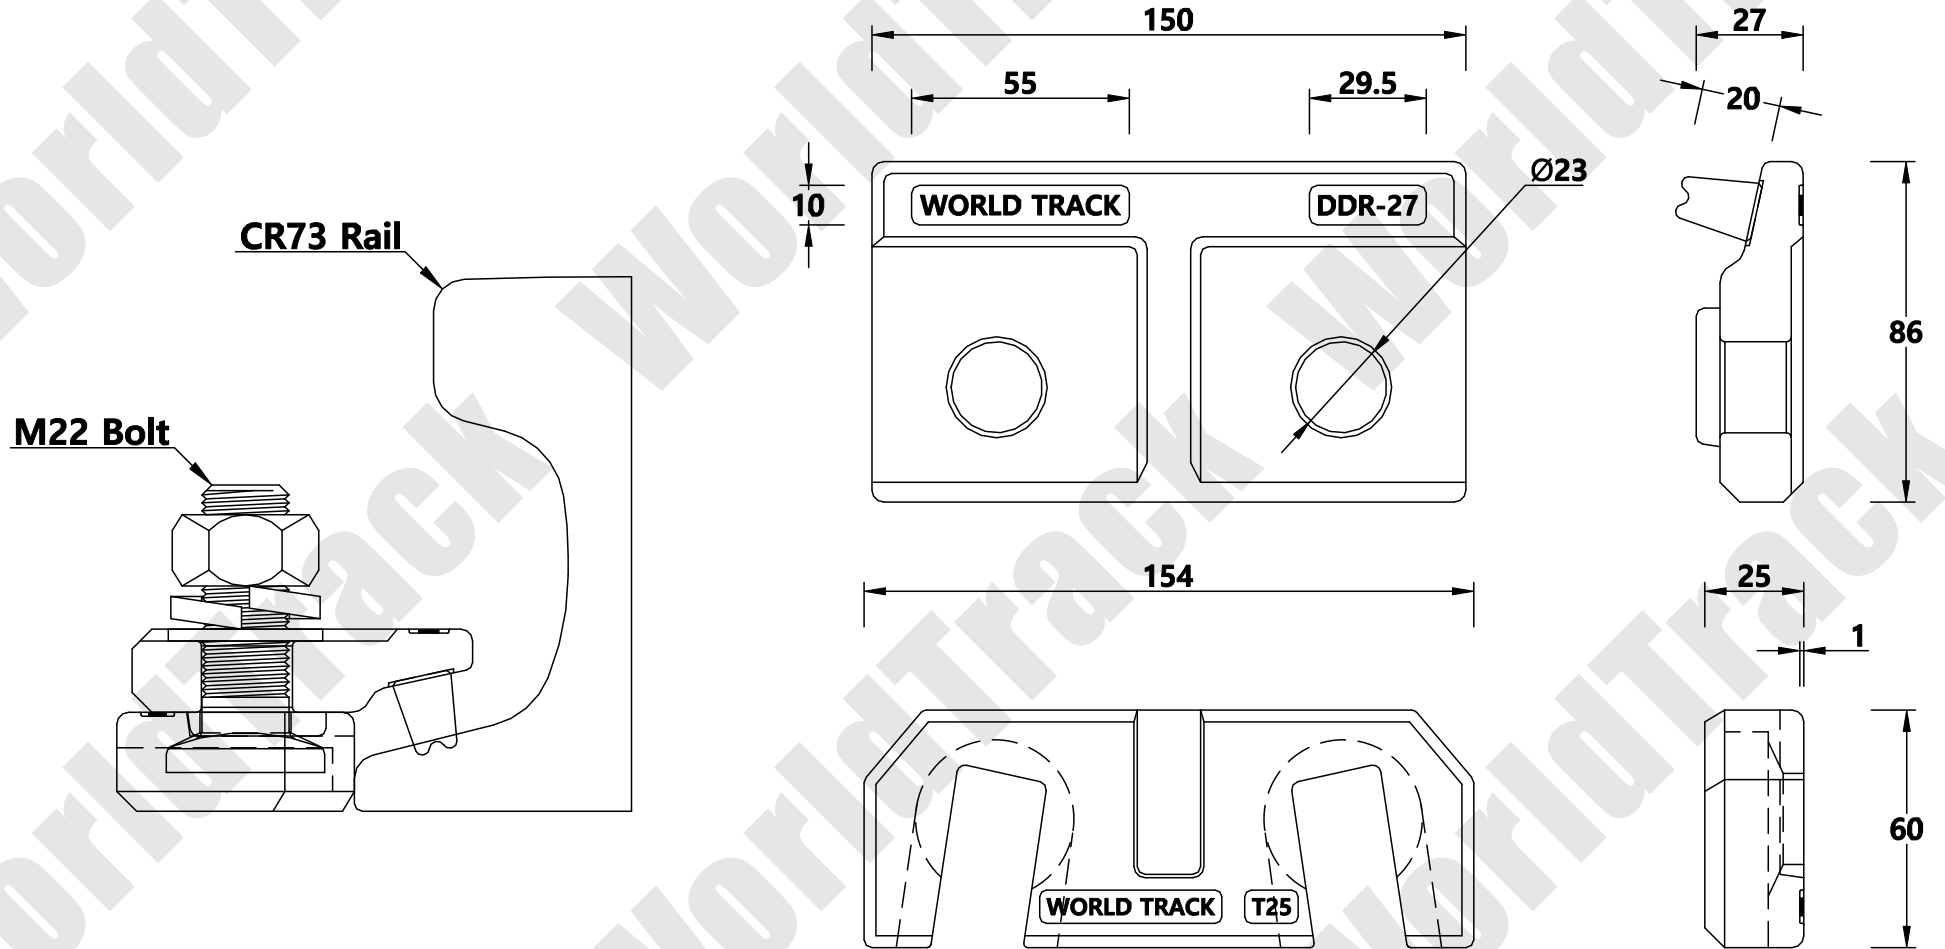

# CR73 Clip

**WORLD TRACK**

THE TECHNICAL DATA CONTAINED IN THIS DRAWING IS PROPERTY OF WORLD TRACK LIMITED AND IS SUBJECT TO COPYRIGHT

**WORLD TRACK**

TEL : 82)2-2605-2380  
 FAX : 82)2-2601-2382  
<http://www.world-track.net>  
 E-Mail: world-track@hanmail.net

Clip Designation

73/DDR-PN-T1/2725

Drawing Number

C/DDR-100

Clip Type

Double Double Rubber

Checked By

Lee Se Wan

Fixing Method

Bolted Clip

Date

2016 / 02 / 29

Accessory List

Clip(상), Clip(하) / Rubber  
 Bolt / Nut / Spring Washer / Washer

Scale

1 / 1 A4

**ANGLE PROJECTION**