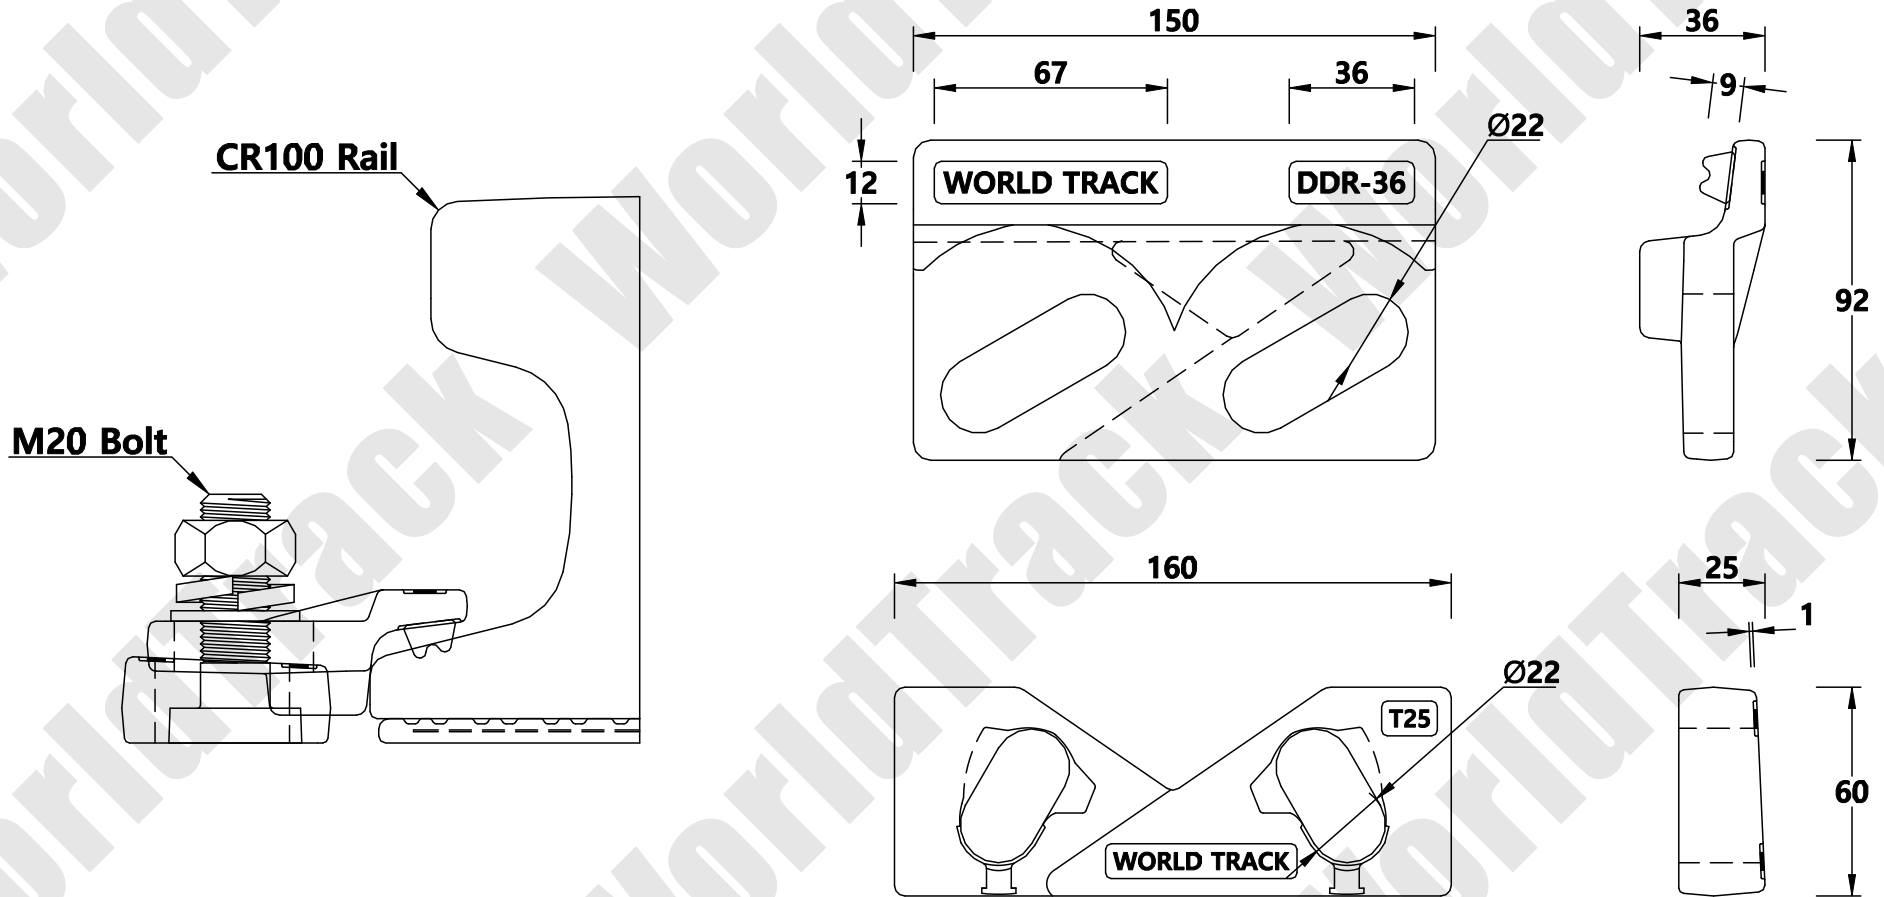

CR100 Clip

WORLD TRACK

THE TECHNICAL DATA CONTAINED IN THIS DRAWING IS PROPERTY OF WORLD TRACK LIMITED AND IS SUBJECT TO COPYRIGHT

WORLD TRACK

TEL : 82)2-2605-2380
 FAX : 82)2-2601-2382
<http://www.world-track.net>
 E-Mail: world-track@hanmail.net

Clip Designation	100/DDR-PY-T3/3625	Drawing Number	C/DDR-110
Clip Type	Double Double Rubber	Checked By	Lee Se Wan
Fixing Method	Bolted Clip	Date	2016 / 02 / 29
Accessory List	Clip(상), Clip(하) / Rubber Bolt / Nut / Spring Washer / Washer	Scale	1 / 1 A4
		ANGLE PROJECTION 