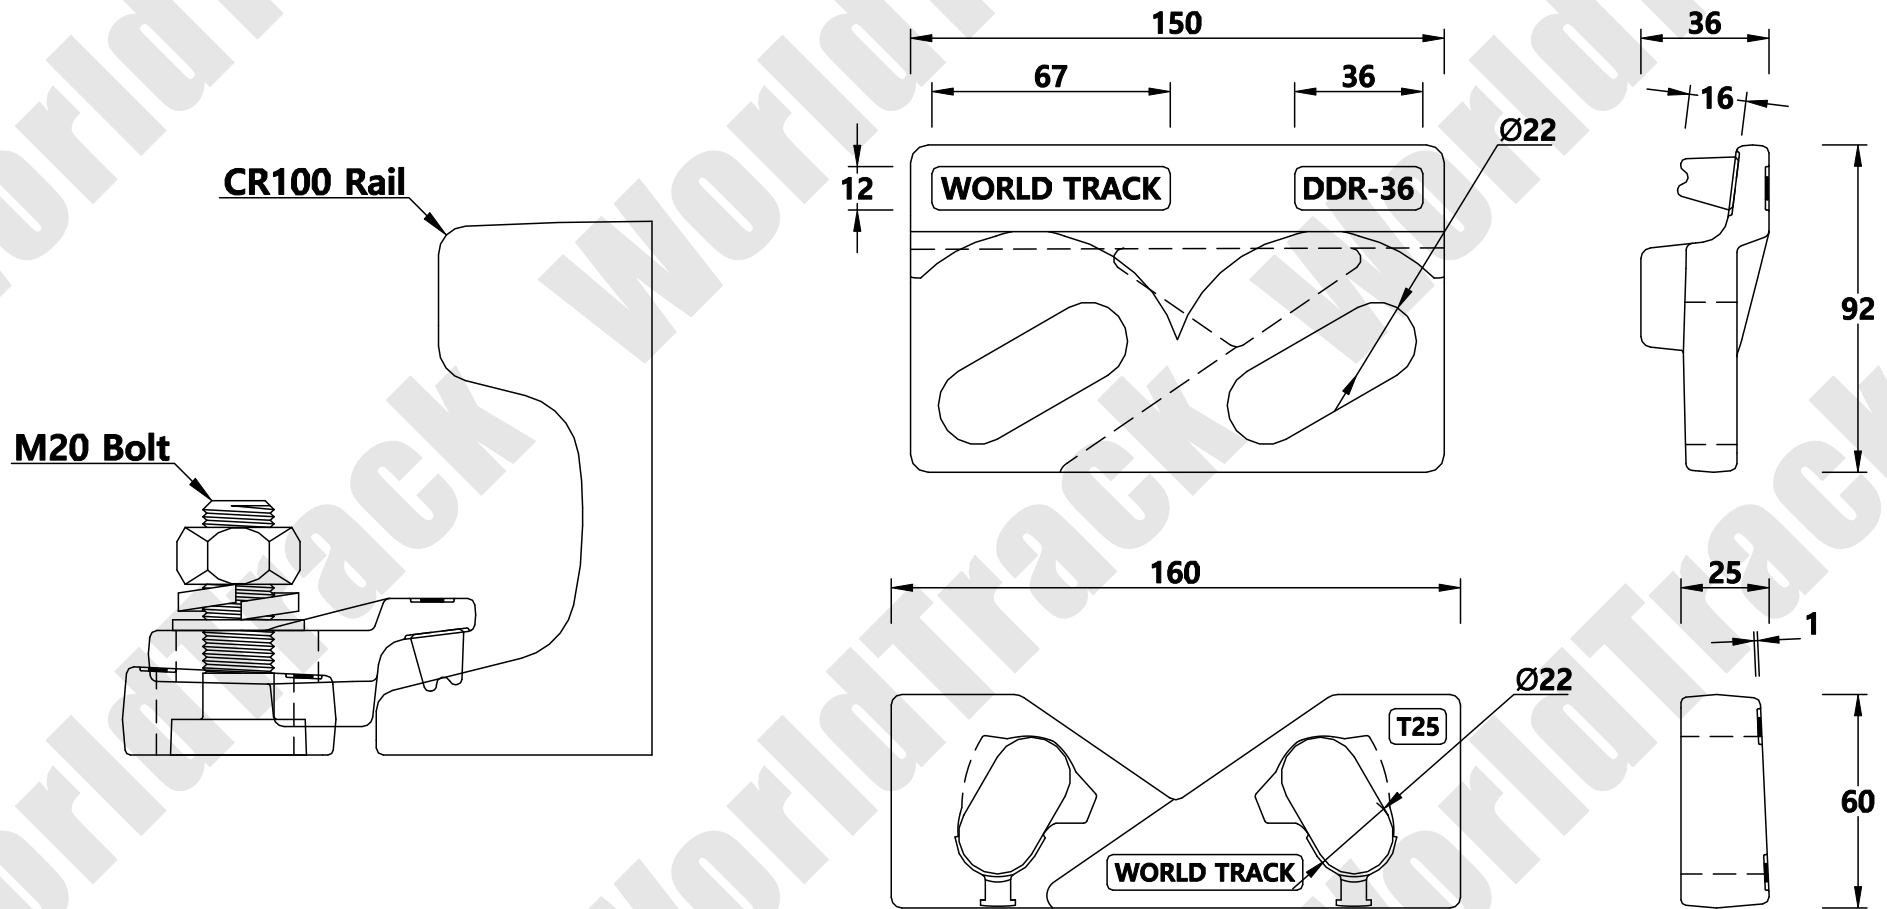

CR100 Clip

WORLD TRACK

THE TECHNICAL DATA CONTAINED IN THIS DRAWING IS PROPERTY OF WORLD TRACK LIMITED AND IS SUBJECT TO COPYRIGHT

WORLD TRACK

TEL : 82)2-2605-2380
 FAX : 82)2-2601-2382
<http://www.world-track.net>
 E-Mail: world-track@hanmail.net

Clip Designation	100/DDR-PN-T3/3625	Drawing Number	C/DDR-115
Clip Type	Double Double Rubber	Checked By	Lee Se Wan
Fixing Method	Bolted Clip	Date	2016 / 02 / 29
Accessory List	Clip(상), Clip(하) / Rubber Bolt / Nut / Spring Washer / Washer	Scale	1 / 1 A4
		ANGLE PROJECTION 