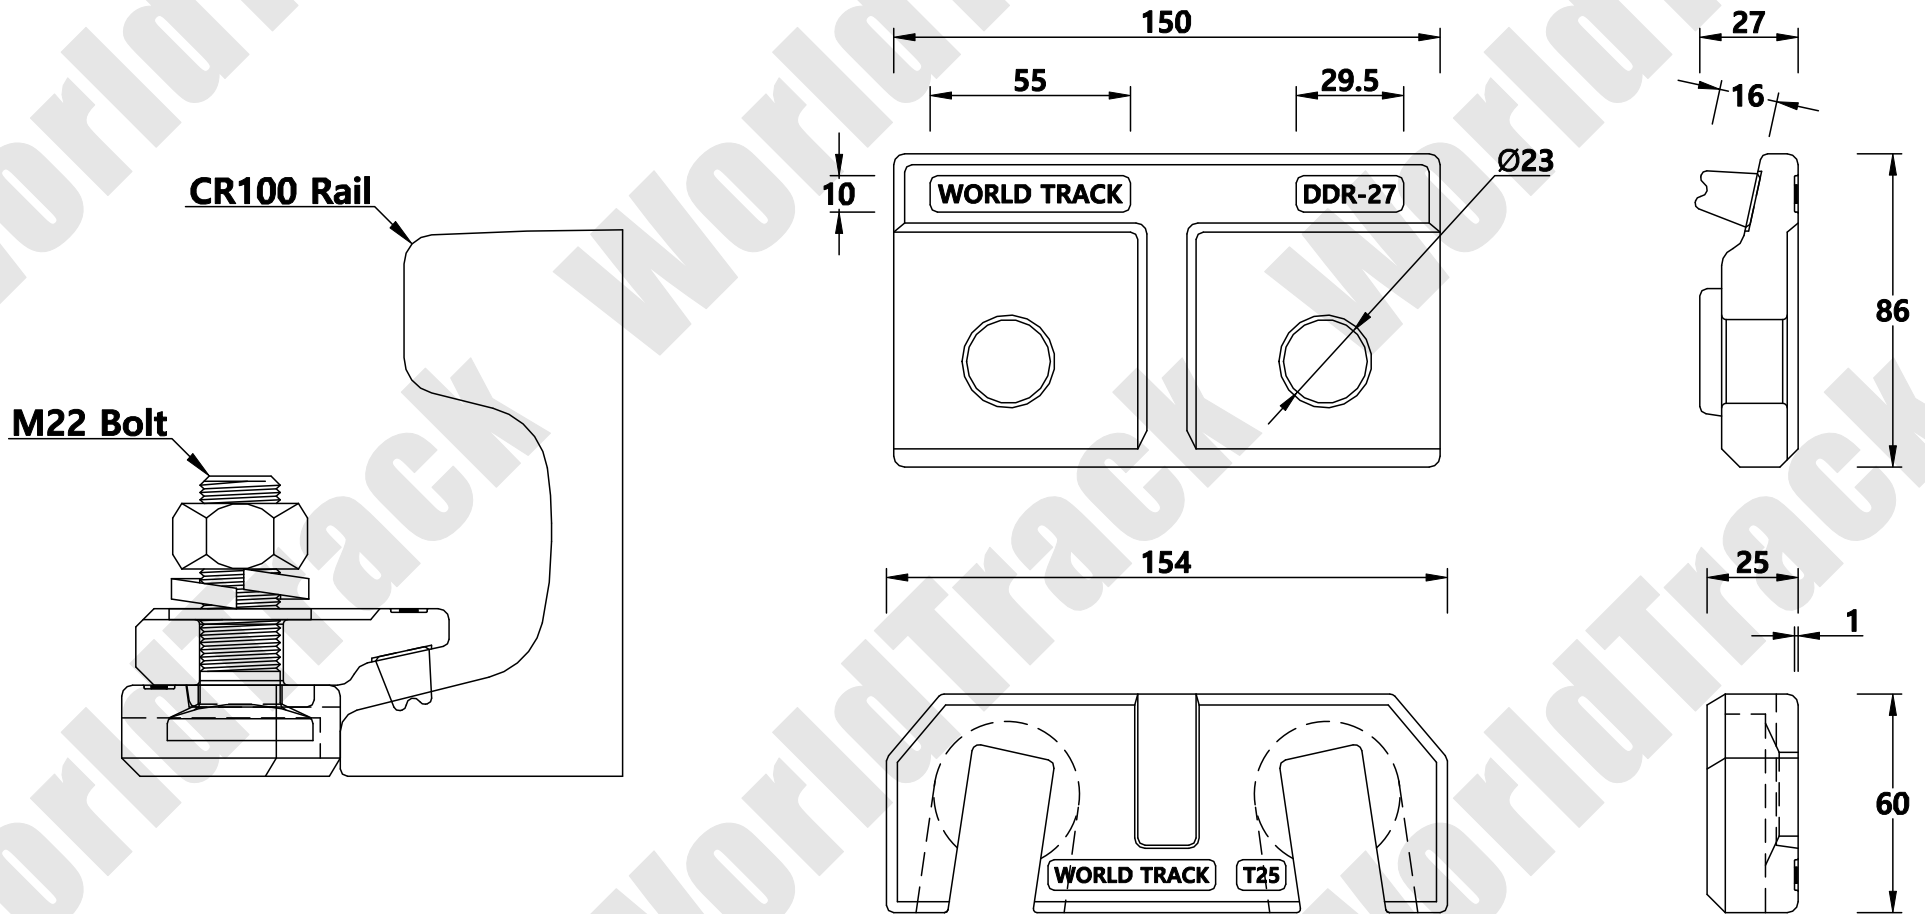

CR100 Clip

WORLD TRACK

THE TECHNICAL DATA CONTAINED IN THIS DRAWING IS PROPERTY OF WORLD TRACK LIMITED AND IS SUBJECT TO COPYRIGHT

WORLD TRACK

TEL : 82)2-2605-2380
 FAX : 82)2-2601-2382
<http://www.world-track.net>
 E-Mail: world-track@hanmail.net

Clip Designation	100/DDR-PN-T1/2725	Drawing Number	C/DDR-120
Clip Type	Double Double Rubber	Checked By	Lee Se Wan
Fixing Method	Bolted Clip	Date	2016 / 02 / 29
Accessory List	Clip(상), Clip(하) / Rubber Bolt / Nut / Spring Washer / Washer		

Scale	1 / 1	A4
-------	-------	----

ANGLE PROJECTION