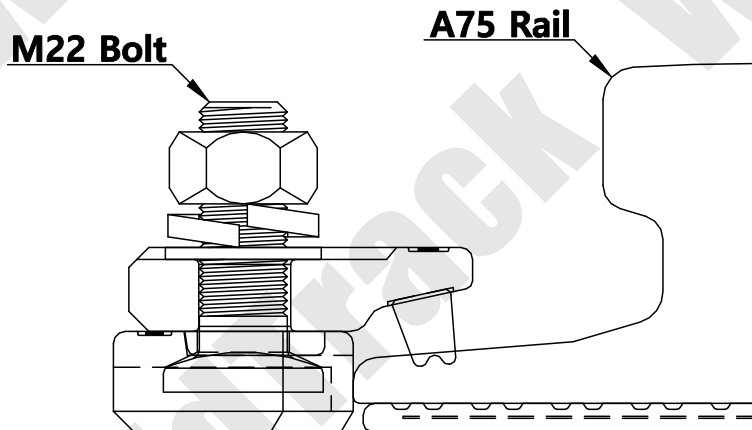

A75 Clip

WORLD TRACK

WORLD TRACK

TEL : 82)2-2605-2380
 FAX : 82)2-2601-2382
<http://www.world-track.net>
 E-Mail: world-track@hanmail.net

Clip Designation	75/DDR-PY-T1/2725	Drawing Number	C/DDR-150
Clip Type	Double Double Rubber	Checked By	Lee Se Wan
Fixing Method	Bolted Clip	Date	2016 / 02 / 29
Accessory List	Clip(상), Clip(하) / Rubber Bolt / Nut / Spring Washer / Washer	Scale	1 / 1 A4
		ANGLE PROJECTION	

THE TECHNICAL DATA CONTAINED IN THIS DRAWING IS PROPERTY OF WORLD TRACK LIMITED AND IS SUBJECT TO COPYRIGHT