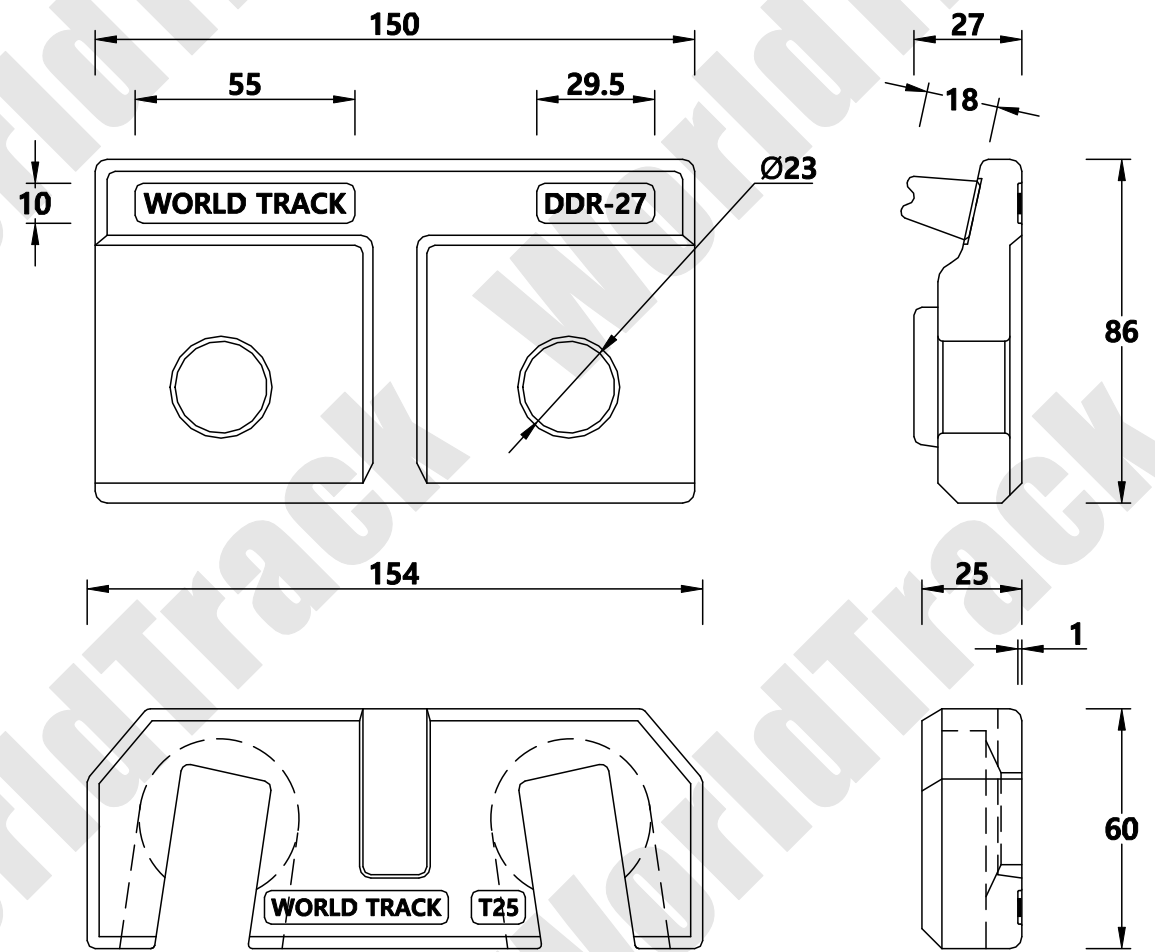

A75 Clip

WORLD TRACK

WORLD TRACK

TEL : 82)2-2605-2380
 FAX : 82)2-2601-2382
<http://www.world-track.net>
 E-Mail: world-track@hanmail.net

Clip Designation	75/DDR-PY-T1/2725	Drawing Number	C/DDR-150
Clip Type	Double Double Rubber	Checked By	Lee Se Wan
Fixing Method	Bolted Clip	Date	2016 / 02 / 29
Accessory List	Clip(상), Clip(하) / Rubber Bolt / Nut / Spring Washer / Washer	Scale	1 / 1 A4
		ANGLE PROJECTION	

THE TECHNICAL DATA CONTAINED IN THIS DRAWING IS PROPERTY OF WORLD TRACK LIMITED AND IS SUBJECT TO COPYRIGHT