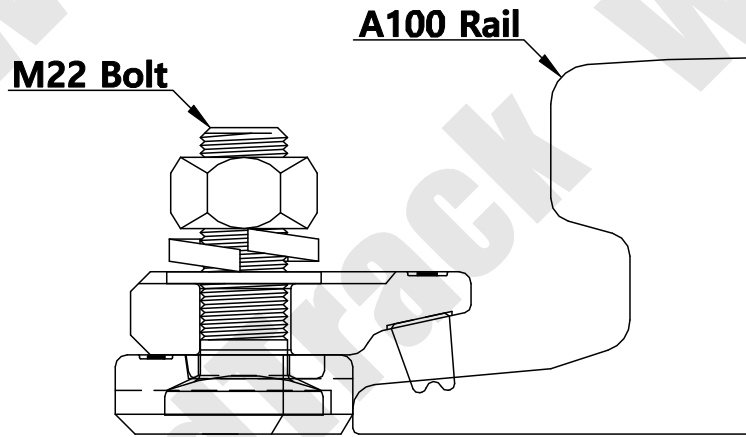

# A100 Clip

<b>Clip Designation</b>	100/DDR-PN-T1/2720	<b>Drawing Number</b>	C/DDR-170	
<b>Clip Type</b>	Double Double Rubber	<b>Checked By</b>	Lee Se Wan	
<b>Fixing Method</b>	Bolted Clip	<b>Date</b>	2016 / 02 / 29	
<b>Accessory List</b>	Clip(상), Clip(하) / Rubber Bolt / Nut / Spring Washer / Washer		<b>Scale</b>	1 / 1    A4
			<b>ANGLE PROJECTION</b>	

**WORLD TRACK**

THE TECHNICAL DATA CONTAINED IN THIS DRAWING IS PROPERTY OF WORLD TRACK LIMITED AND IS SUBJECT TO COPYRIGHT

**WORLD TRACK**

TEL : 82)2-2605-2380  
 FAX : 82)2-2601-2382  
<http://www.world-track.net>  
 E-Mail: world-track@hanmail.net