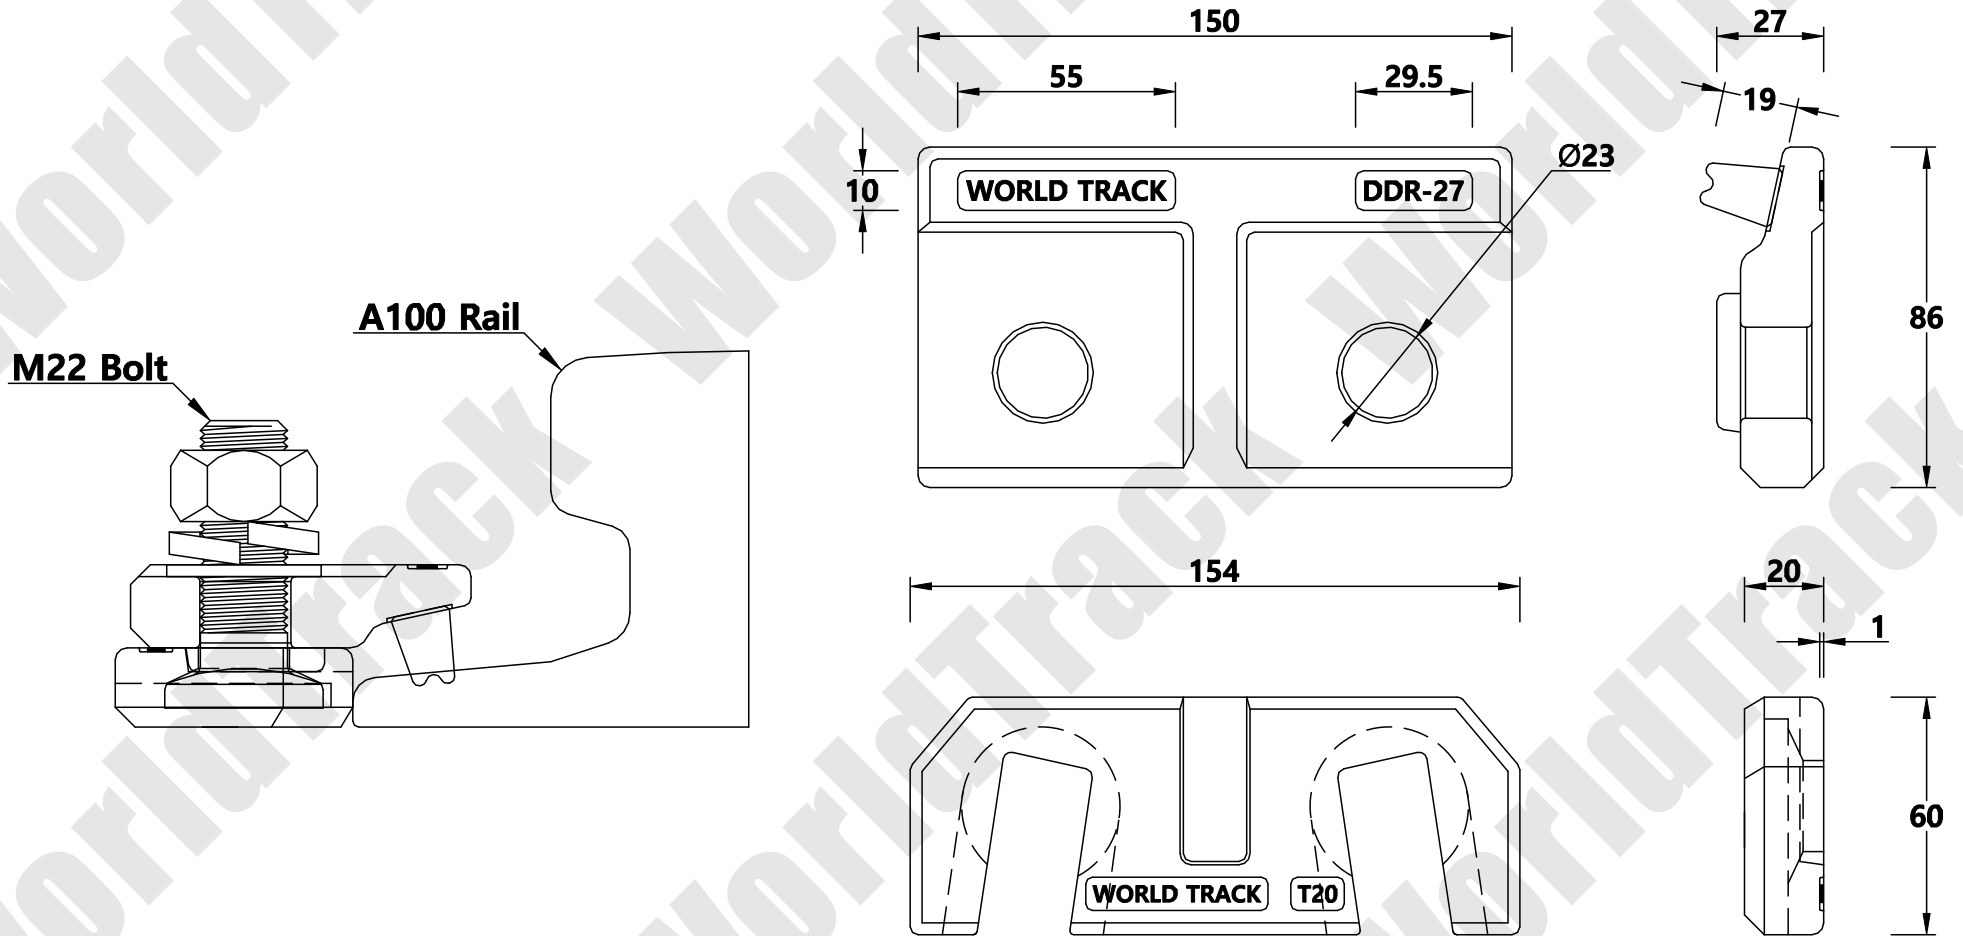

# A100 Clip

<b>Clip Designation</b>	100/DDR-PN-T1/2720	<b>Drawing Number</b>	C/DDR-170	
<b>Clip Type</b>	Double Double Rubber	<b>Checked By</b>	Lee Se Wan	
<b>Fixing Method</b>	Bolted Clip	<b>Date</b>	2016 / 02 / 29	
<b>Accessory List</b>	Clip(상), Clip(하) / Rubber Bolt / Nut / Spring Washer / Washer		<b>Scale</b>	1 / 1    A4
			<b>ANGLE PROJECTION</b>	

**WORLD TRACK**

THE TECHNICAL DATA CONTAINED IN THIS DRAWING IS PROPERTY OF WORLD TRACK LIMITED AND IS SUBJECT TO COPYRIGHT

**WORLD TRACK**

TEL : 82)2-2605-2380  
 FAX : 82)2-2601-2382  
<http://www.world-track.net>  
 E-Mail: world-track@hanmail.net