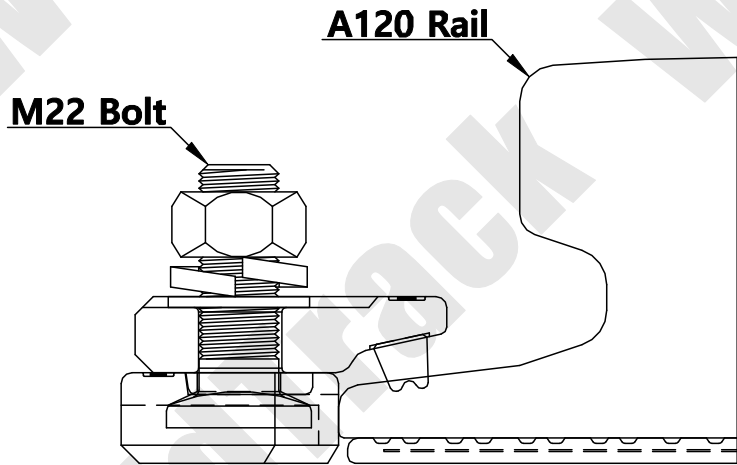

A120 Clip

WORLD TRACK

THE TECHNICAL DATA CONTAINED IN THIS DRAWING IS PROPERTY OF WORLD TRACK LIMITED AND IS SUBJECT TO COPYRIGHT

WORLD TRACK

TEL : 82)2-2605-2380
 FAX : 82)2-2601-2382
<http://www.world-track.net>
 E-Mail: world-track@hanmail.net

Clip Designation

120/DDR-PY-T1/2725

Drawing Number

C/DDR-190

Clip Type

Double Double Rubber

Checked By

Lee Se Wan