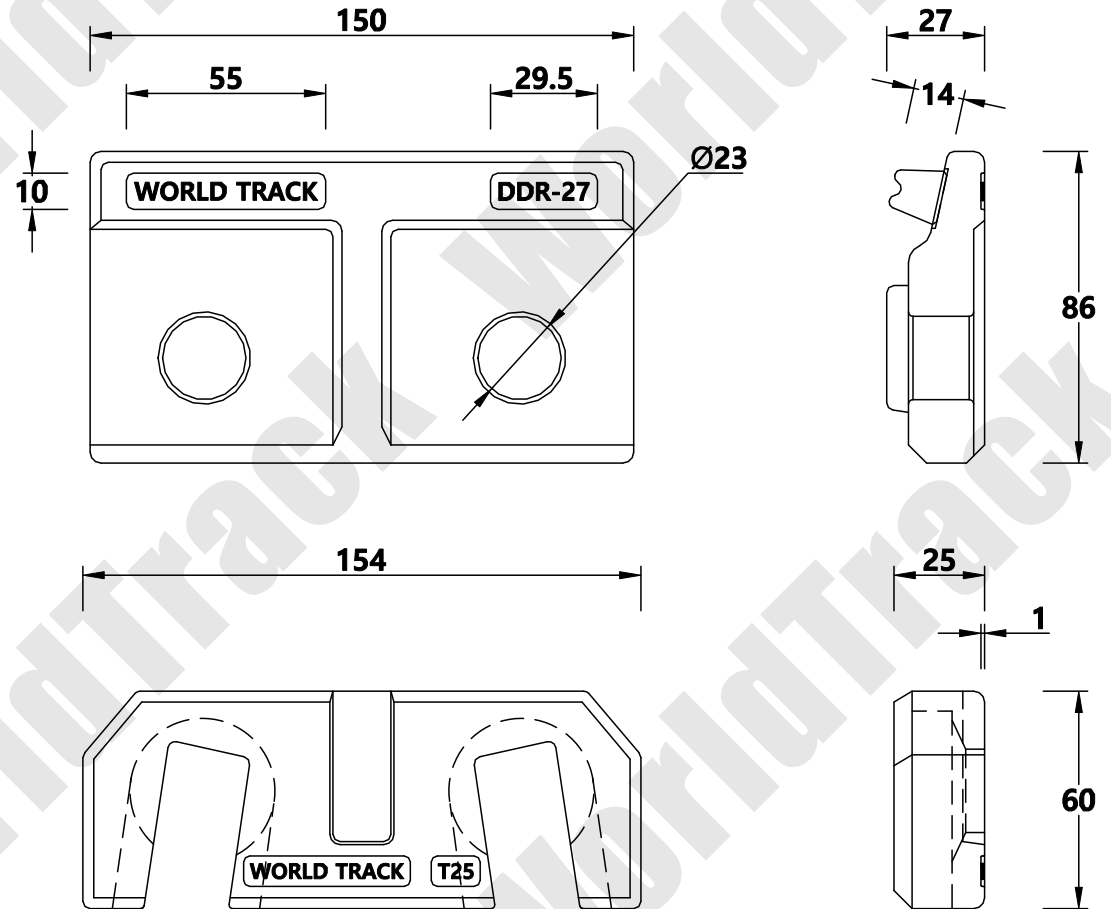

A120 Clip

WORLD TRACK

THE TECHNICAL DATA CONTAINED IN THIS DRAWING IS PROPERTY OF WORLD TRACK LIMITED AND IS SUBJECT TO COPYRIGHT

WORLD TRACK

TEL : 82)2-2605-2380
 FAX : 82)2-2601-2382
<http://www.world-track.net>
 E-Mail: world-track@hanmail.net

Clip Designation

120/DDR-PY-T1/2725

Drawing Number

C/DDR-190

Clip Type

Double Double Rubber

Checked By

Lee Se Wan

Fixing Method

Bolted Clip

Date

2016 / 02 / 29

Accessory List

Clip(상), Clip(하) / Rubber
 Bolt / Nut / Spring Washer / Washer

Scale

1 / 1 A4

ANGLE PROJECTION