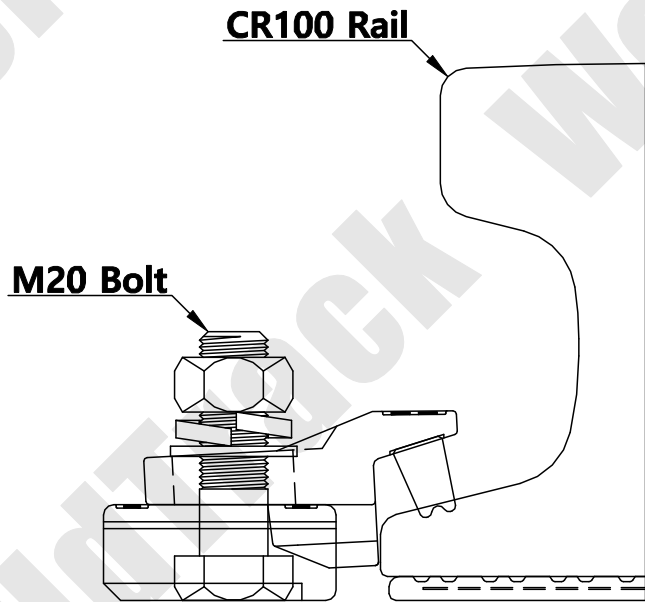

CR100 Clip

WORLD TRACK

THE TECHNICAL DATA CONTAINED IN THIS DRAWING IS PROPERTY OF WORLD TRACK LIMITED AND IS SUBJECT TO COPYRIGHT

WORLD TRACK

TEL : 82)2-2605-2380
 FAX : 82)2-2601-2382
<http://www.world-track.net>
 E-Mail: world-track@hanmail.net

Clip Designation	100/DSR-PY-T1/4528
Clip Type	Double Single Rubber
Fixing Method	Bolted Clip
Accessory List	Clip(상), Clip(하) / Rubber Bolt / Nut / Spring Washer / Washer

Drawing Number	C/DSR-135
Checked By	Lee Se Wan
Date	2016 / 01 / 25
Scale	1 / 1 A4

ANGLE PROJECTION