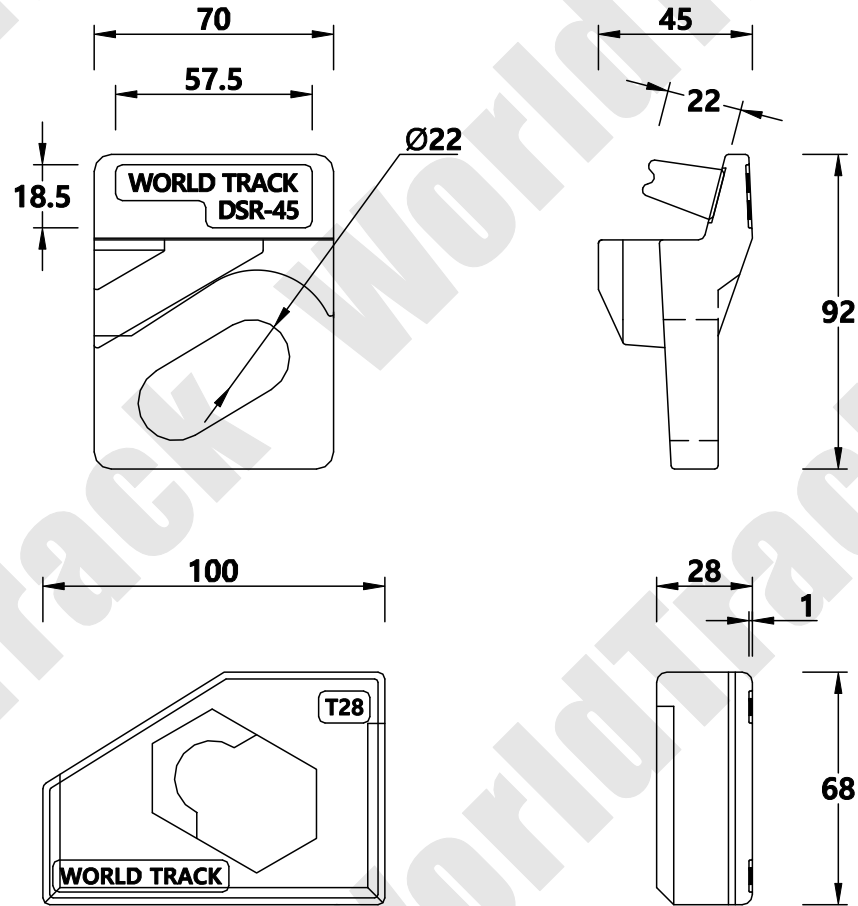

CR100 Clip

WORLD TRACK

THE TECHNICAL DATA CONTAINED IN THIS DRAWING IS PROPERTY OF WORLD TRACK LIMITED AND IS SUBJECT TO COPYRIGHT

WORLD TRACK

TEL : 82)2-2605-2380
 FAX : 82)2-2601-2382
<http://www.world-track.net>
 E-Mail: world-track@hanmail.net

Clip Designation	100/DSR-PY-T1/4528
Clip Type	Double Single Rubber
Fixing Method	Bolted Clip
Accessory List	Clip(상), Clip(하) / Rubber Bolt / Nut / Spring Washer / Washer

Drawing Number	C/DSR-135
Checked By	Lee Se Wan
Date	2016 / 01 / 25
Scale	1 / 1 A4

ANGLE PROJECTION