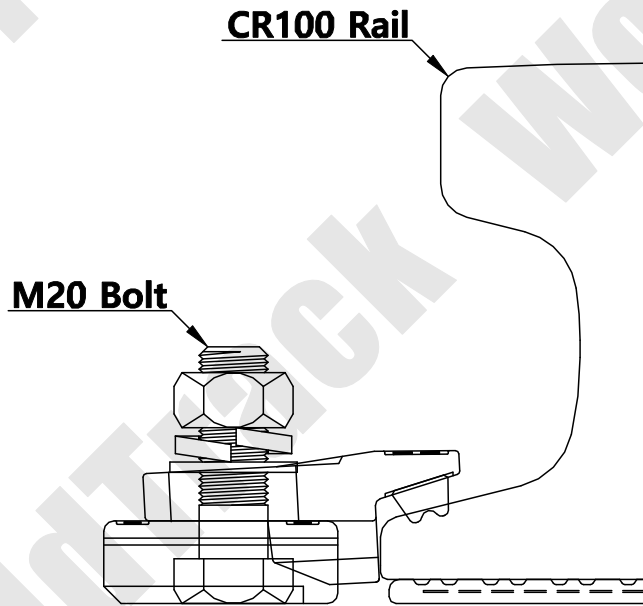

CR100 Clip

WORLD TRACK

THE TECHNICAL DATA CONTAINED IN THIS DRAWING IS PROPERTY OF WORLD TRACK LIMITED AND IS SUBJECT TO COPYRIGHT

WORLD TRACK

TEL : 82)2-2605-2380
 FAX : 82)2-2601-2382
<http://www.world-track.net>
 E-Mail: world-track@hanmail.net

Clip Designation	100/DSR-PY-T1/3824
Clip Type	Double Single Rubber
Fixing Method	Bolted Clip
Accessory List	Clip(상), Clip(하) / Rubber Bolt / Nut / Spring Washer / Washer

Drawing Number	C/DSR-140
Checked By	Lee Se Wan
Date	2016 / 01 / 25
Scale	1 / 1 A4