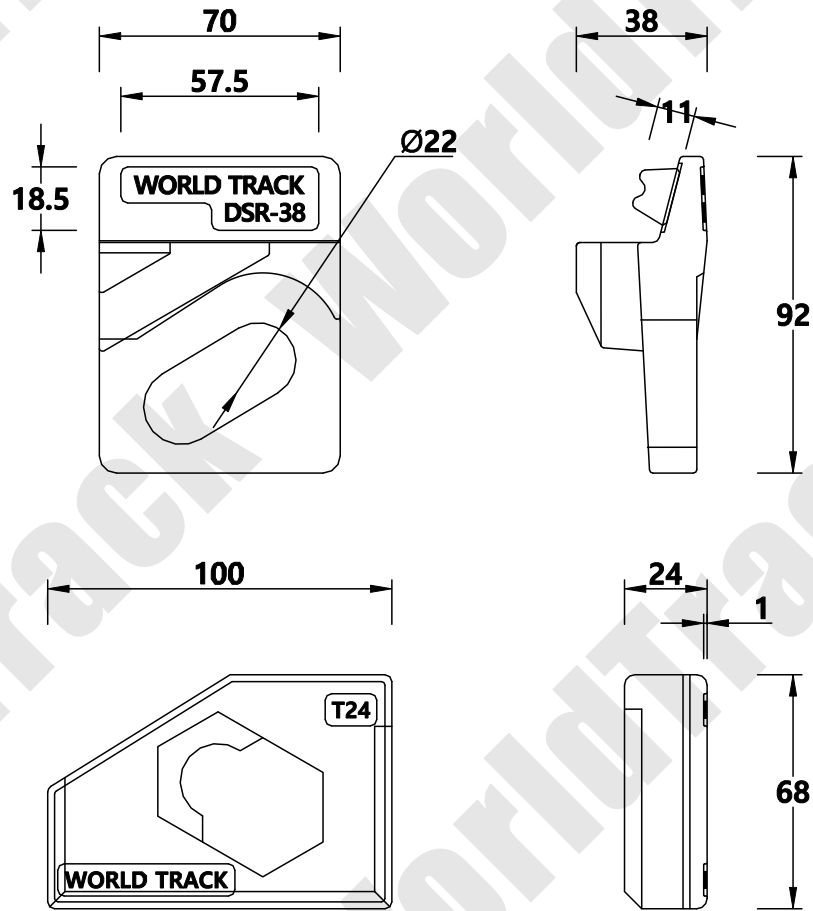

CR100 Clip

WORLD TRACK

THE TECHNICAL DATA CONTAINED IN THIS DRAWING IS PROPERTY OF WORLD TRACK LIMITED AND IS SUBJECT TO COPYRIGHT

WORLD TRACK

TEL : 82)2-2605-2380
 FAX : 82)2-2601-2382
<http://www.world-track.net>
 E-Mail: world-track@hanmail.net

Clip Designation	100/DSR-PY-T1/3824
Clip Type	Double Single Rubber
Fixing Method	Bolted Clip
Accessory List	Clip(상), Clip(하) / Rubber Bolt / Nut / Spring Washer / Washer

Drawing Number	C/DSR-140
Checked By	Lee Se Wan
Date	2016 / 01 / 25
Scale	1 / 1 A4

ANGLE PROJECTION