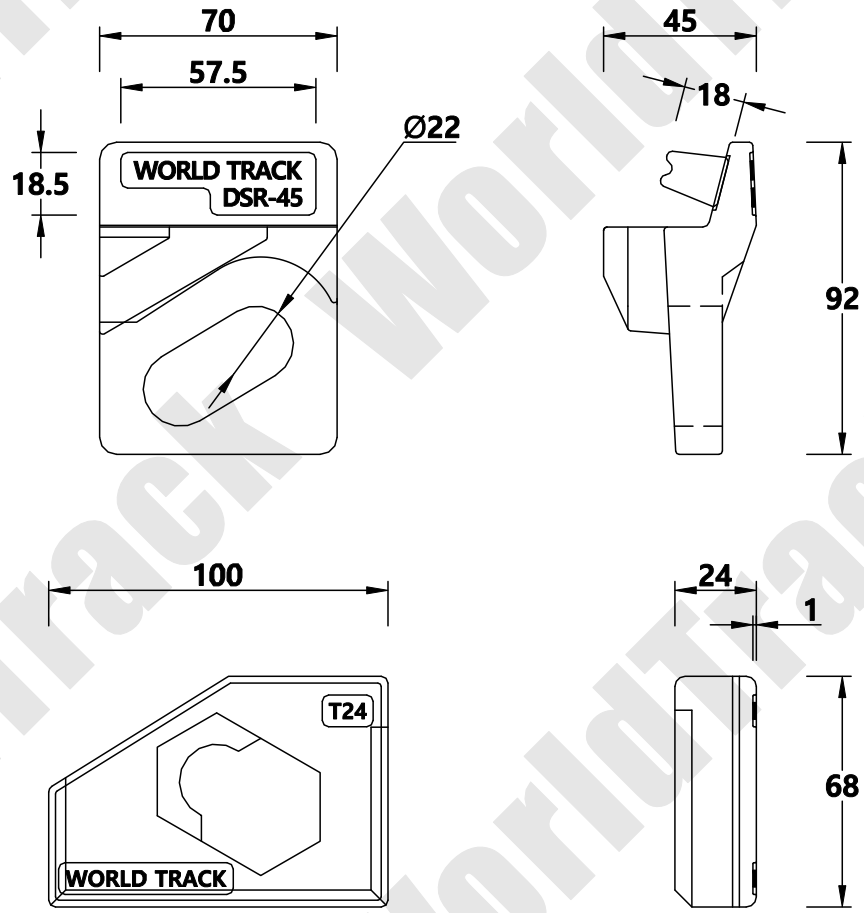

CR100 Clip

WORLD TRACK

WORLD TRACK

TEL : 82)2-2605-2380
 FAX : 82)2-2601-2382
<http://www.world-track.net>
 E-Mail: world-track@hanmail.net

Clip Designation	100/DSR-PY-T1/4524	Drawing Number	C/DSR-145
Clip Type	Double Single Rubber	Checked By	Lee Se Wan
Fixing Method	Bolted Clip	Date	2016 / 01 / 25
Accessory List	Clip(상), Clip(하) / Rubber Bolt / Nut / Spring Washer / Washer		

Scale	1 / 1	A4
ANGLE PROJECTION		

THE TECHNICAL DATA CONTAINED IN THIS DRAWING IS PROPERTY OF WORLD TRACK LIMITED AND IS SUBJECT TO COPYRIGHT