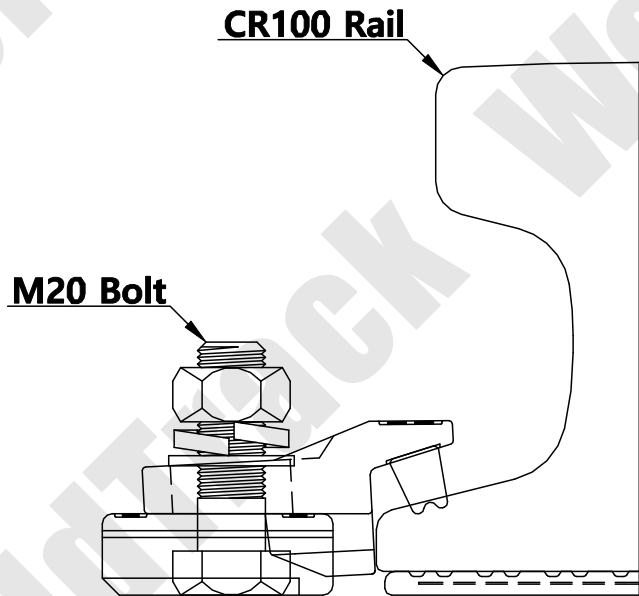

CR100 Clip

WORLD TRACK

WORLD TRACK

TEL : 82)2-2605-2380
 FAX : 82)2-2601-2382
<http://www.world-track.net>
 E-Mail: world-track@hanmail.net

Clip Designation	100/DSR-PY-T1/4524	Drawing Number	C/DSR-145
Clip Type	Double Single Rubber	Checked By	Lee Se Wan
Fixing Method	Bolted Clip	Date	2016 / 01 / 25
Accessory List	Clip(상), Clip(하) / Rubber Bolt / Nut / Spring Washer / Washer		

Scale	1 / 1	A4
ANGLE PROJECTION		

THE TECHNICAL DATA CONTAINED IN THIS DRAWING IS PROPERTY OF WORLD TRACK LIMITED AND IS SUBJECT TO COPYRIGHT