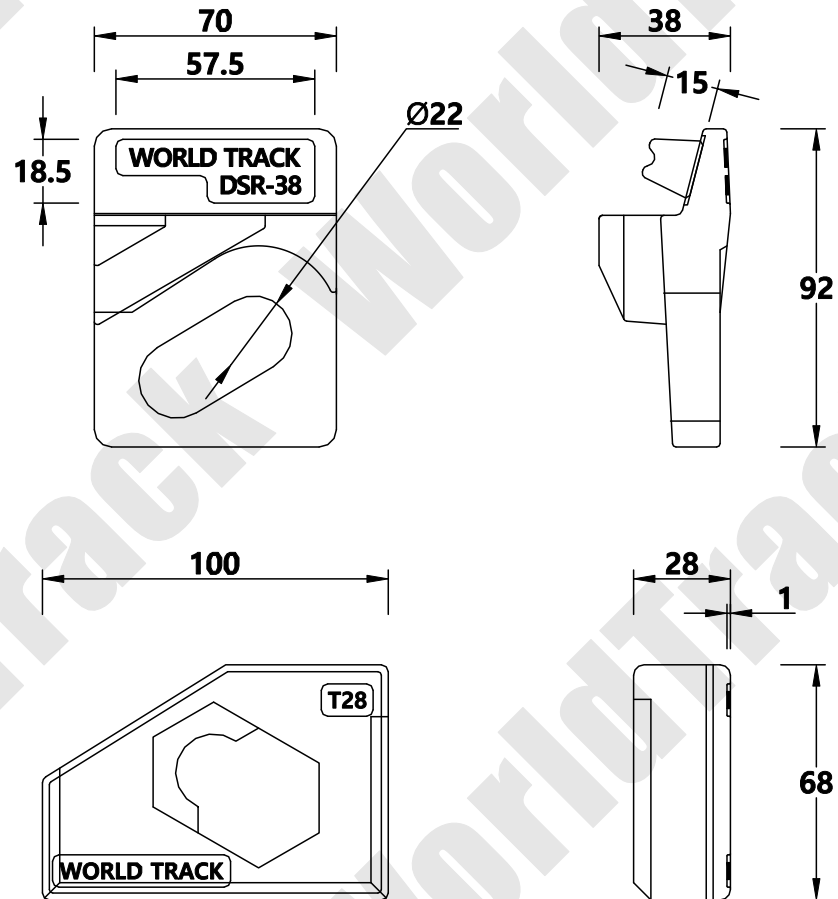

CR100 Clip

WORLD TRACK

WORLD TRACK

TEL : 82)2-2605-2380
FAX : 82)2-2601-2382
<http://www.world-track.net>
E-Mail: world-track@hanmail.net

Clip Designation

100/DSR-PY-T1/3828

Drawing Number

C/DSR-150

Clip Type

Double Single Rubber

Checked By

Lee Se Wan

Fixing Method

Bolted Clip

Date

2016 / 01 / 25

Accessory List

Clip(상), Clip(하) / Rubber

Bolt / Nut / Spring Washer / Washer

Scale

1 / 1 A4

ANGLE PROJECTION

THE TECHNICAL DATA CONTAINED IN THIS DRAWING IS PROPERTY OF WORLD TRACK LIMITED AND IS SUBJECT TO COPYRIGHT