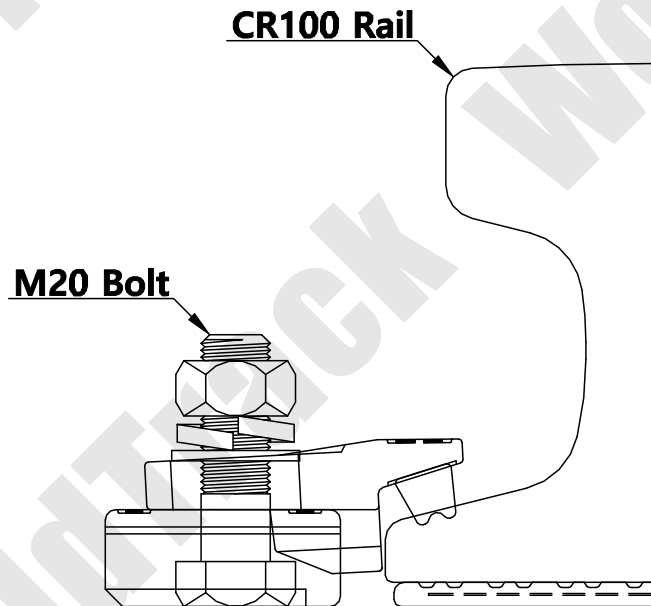

CR100 Clip

WORLD TRACK

WORLD TRACK

TEL : 82)2-2605-2380
FAX : 82)2-2601-2382
<http://www.world-track.net>
E-Mail: world-track@hanmail.net

Clip Designation

100/DSR-PY-T1/3828

Drawing Number

C/DSR-150

Clip Type

Double Single Rubber

Checked By

Lee Se Wan

Fixing Method

Bolted Clip

Date

2016 / 01 / 25

Accessory List

Clip(상), Clip(하) / Rubber

Bolt / Nut / Spring Washer / Washer

Scale

1 / 1 A4

ANGLE PROJECTION

THE TECHNICAL DATA CONTAINED IN THIS DRAWING IS PROPERTY OF WORLD TRACK LIMITED AND IS SUBJECT TO COPYRIGHT