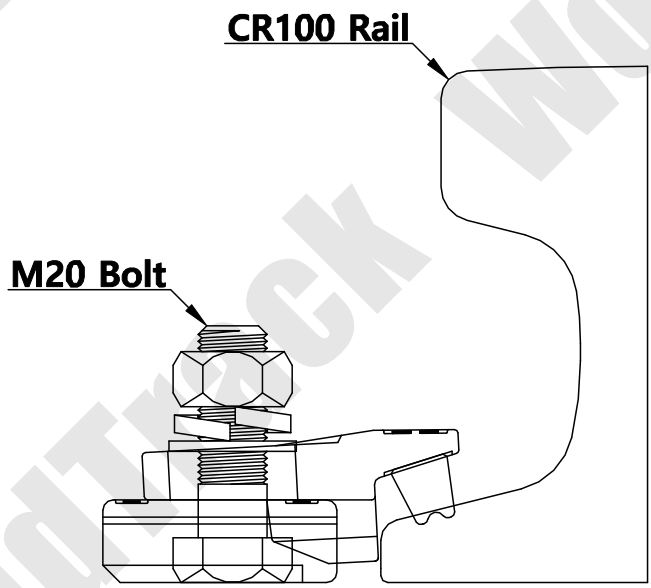

CR100 Clip

WORLD TRACK

WORLD TRACK

TEL : 82)2-2605-2380
 FAX : 82)2-2601-2382
<http://www.world-track.net>
 E-Mail: world-track@hanmail.net

Clip Designation	100/DSR-PN-T1/3824
Clip Type	Double Single Rubber
Fixing Method	Bolted Clip
Accessory List	Clip(상), Clip(하) / Rubber Bolt / Nut / Spring Washer / Washer

Drawing Number	C/DSR-155
Checked By	Lee Se Wan
Date	2016 / 01 / 25
Scale	1 / 1 A4
ANGLE PROJECTION	

THE TECHNICAL DATA CONTAINED IN THIS DRAWING IS PROPERTY OF WORLD TRACK LIMITED AND IS SUBJECT TO COPYRIGHT