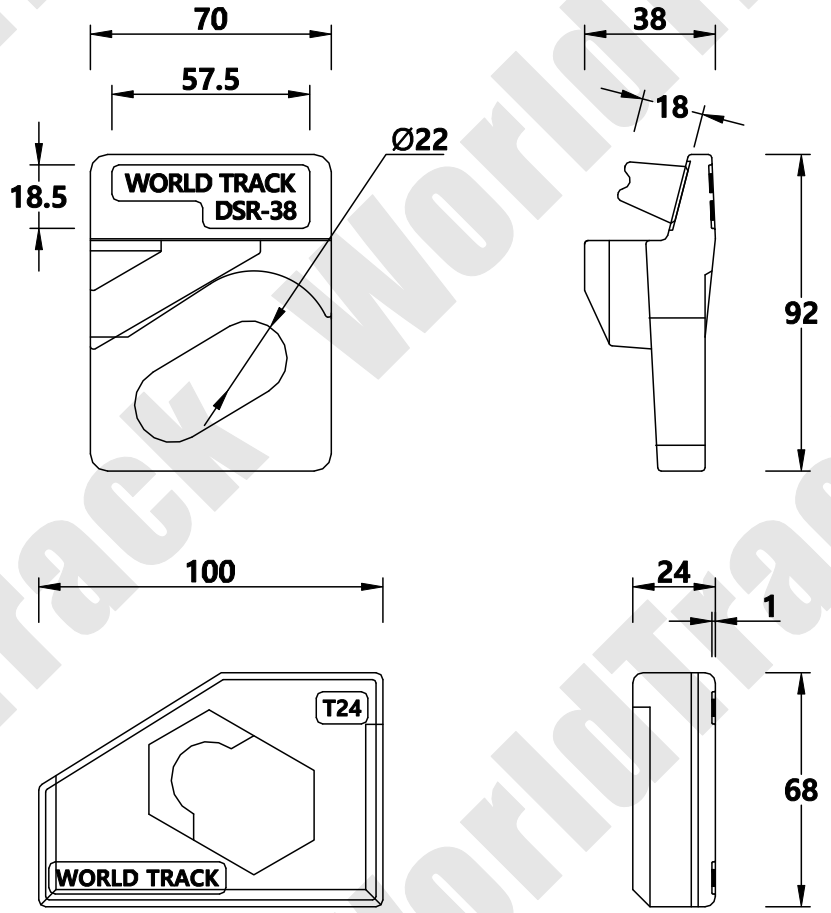

CR100 Clip

WORLD TRACK

WORLD TRACK

TEL : 82)2-2605-2380
 FAX : 82)2-2601-2382
<http://www.world-track.net>
 E-Mail: world-track@hanmail.net

Clip Designation	100/DSR-PN-T1/3824
Clip Type	Double Single Rubber
Fixing Method	Bolted Clip
Accessory List	Clip(상), Clip(하) / Rubber Bolt / Nut / Spring Washer / Washer

Drawing Number	C/DSR-155
Checked By	Lee Se Wan
Date	2016 / 01 / 25
Scale	1 / 1 A4
ANGLE PROJECTION	

THE TECHNICAL DATA CONTAINED IN THIS DRAWING IS PROPERTY OF WORLD TRACK LIMITED AND IS SUBJECT TO COPYRIGHT