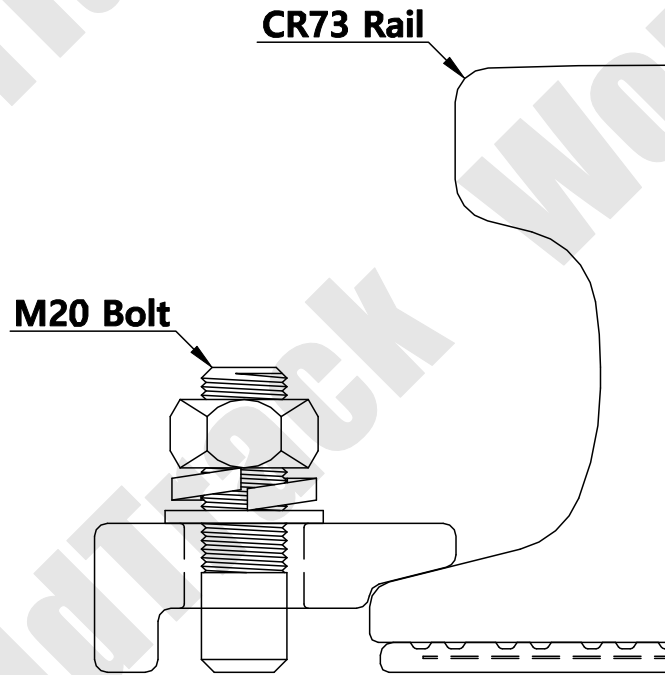

CR73 Clip

WORLD TRACK

THE TECHNICAL DATA CONTAINED IN THIS DRAWING IS PROPERTY OF WORLD TRACK LIMITED AND IS SUBJECT TO COPYRIGHT

WORLD TRACK

TEL : 82)2-2605-2380
 FAX : 82)2-2601-2382
<http://www.world-track.net>
 E-Mail: world-track@hanmail.net

Clip Designation	73/SB-PY-T1/34	Drawing Number	C/SB-100
Clip Type	Single Bolt	Checked By	Lee Se Wan
Fixing Method	Bolted Clip	Date	2016 / 01 / 14
Accessory List		Scale	1 / 1 A4
Clip Bolt / Nut / Spring Washer / Washer		ANGLE PROJECTION	