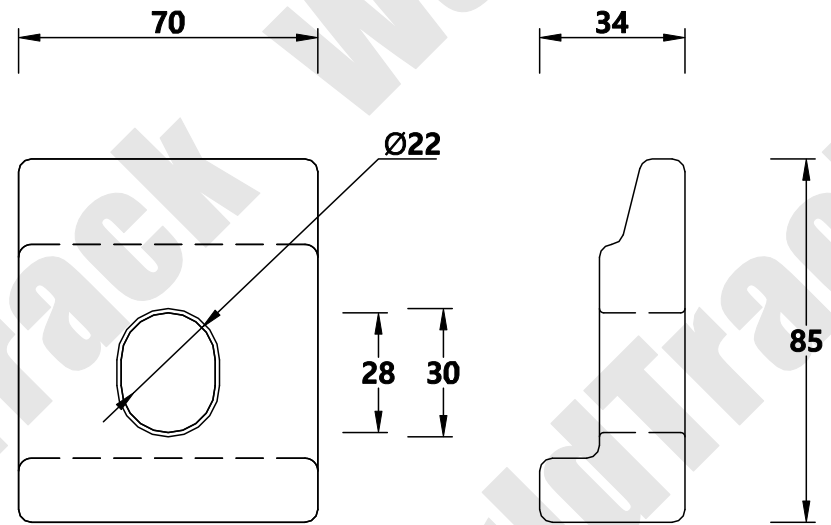

CR73 Clip

WORLD TRACK

THE TECHNICAL DATA CONTAINED IN THIS DRAWING IS PROPERTY OF WORLD TRACK LIMITED AND IS SUBJECT TO COPYRIGHT

WORLD TRACK

TEL : 82)2-2605-2380
 FAX : 82)2-2601-2382
<http://www.world-track.net>
 E-Mail: world-track@hanmail.net

Clip Designation	73/SB-PY-T1/34	Drawing Number	C/SB-100
Clip Type	Single Bolt	Checked By	Lee Se Wan
Fixing Method	Bolted Clip	Date	2016 / 01 / 14
Accessory List		Scale	1 / 1 A4
Clip Bolt / Nut / Spring Washer / Washer		ANGLE PROJECTION	