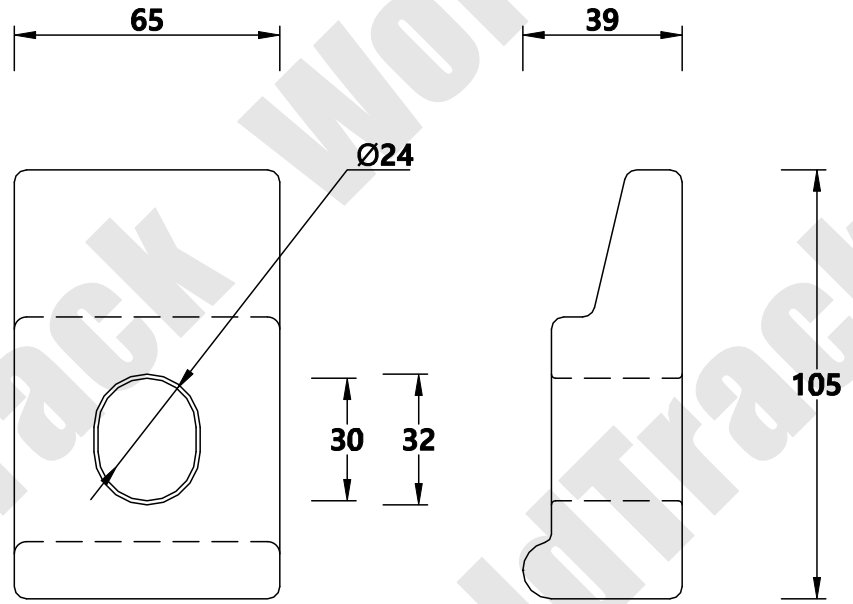

CR73 Clip

WORLD TRACK

TEL : 82)2-2605-2380
 FAX : 82)2-2601-2382
<http://www.world-track.net>
 E-Mail: world-track@hanmail.net

Clip Designation	73/SB-PY-T1/39	Drawing Number	C/SB-110
Clip Type	Single Bolt	Checked By	Lee Se Wan
Fixing Method	Bolted Clip	Date	2016 / 01 / 14
Accessory List		Scale	1 / 1 A4
Clip Bolt / Nut / Spring Washer / Washer		ANGLE PROJECTION	

THE TECHNICAL DATA CONTAINED IN THIS DRAWING IS PROPERTY OF WORLD TRACK LIMITED AND IS SUBJECT TO COPYRIGHT