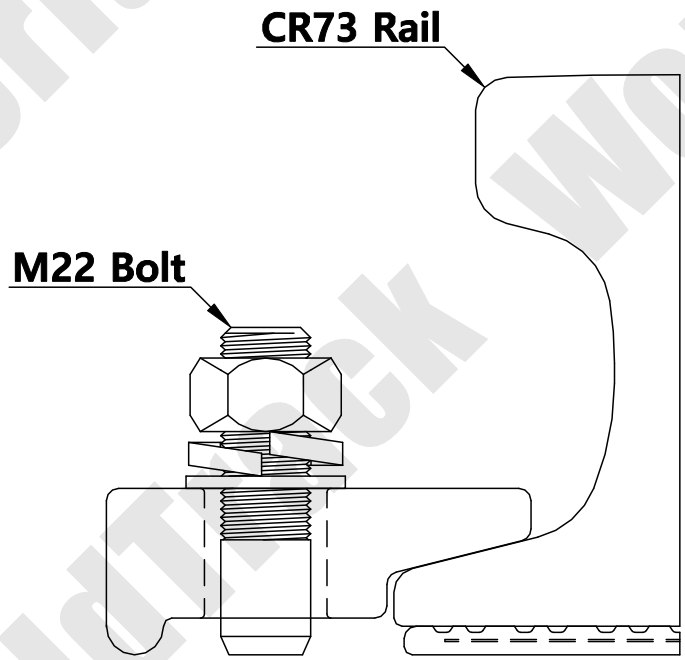

CR73 Clip

WORLD TRACK

TEL : 82)2-2605-2380
 FAX : 82)2-2601-2382
<http://www.world-track.net>
 E-Mail: world-track@hanmail.net

Clip Designation	73/SB-PY-T1/39	Drawing Number	C/SB-110
Clip Type	Single Bolt	Checked By	Lee Se Wan
Fixing Method	Bolted Clip	Date	2016 / 01 / 14
Accessory List		Scale	1 / 1 A4
Clip Bolt / Nut / Spring Washer / Washer		ANGLE PROJECTION	

THE TECHNICAL DATA CONTAINED IN THIS DRAWING IS PROPERTY OF WORLD TRACK LIMITED AND IS SUBJECT TO COPYRIGHT