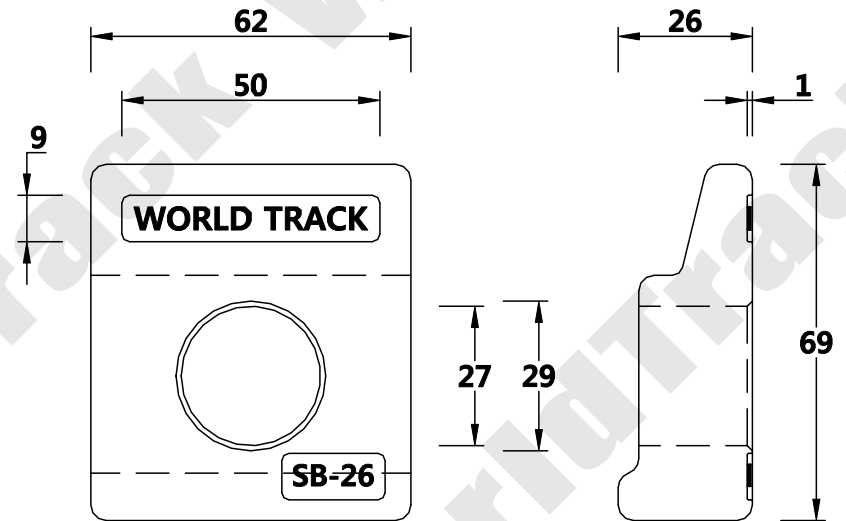

CR73 Clip

WORLD TRACK

THE TECHNICAL DATA CONTAINED IN THIS DRAWING IS PROPERTY OF WORLD TRACK LIMITED AND IS SUBJECT TO COPYRIGHT

WORLD TRACK

TEL : 82)2-2605-2380
 FAX : 82)2-2601-2382
<http://www.world-track.net>
 E-Mail: world-track@hanmail.net

Clip Designation	73/SB-PN-T1/26	Drawing Number	C/SB-117	
Clip Type	Single Bolt	Checked By	Lee Se Wan	
Fixing Method	Bolted Clip	Date	2016 / 09 / 19	
Accessory List		Scale	1 / 1	A4
Clip		ANGLE PROJECTION		
Bolt / Nut / Spring Washer / Washer				