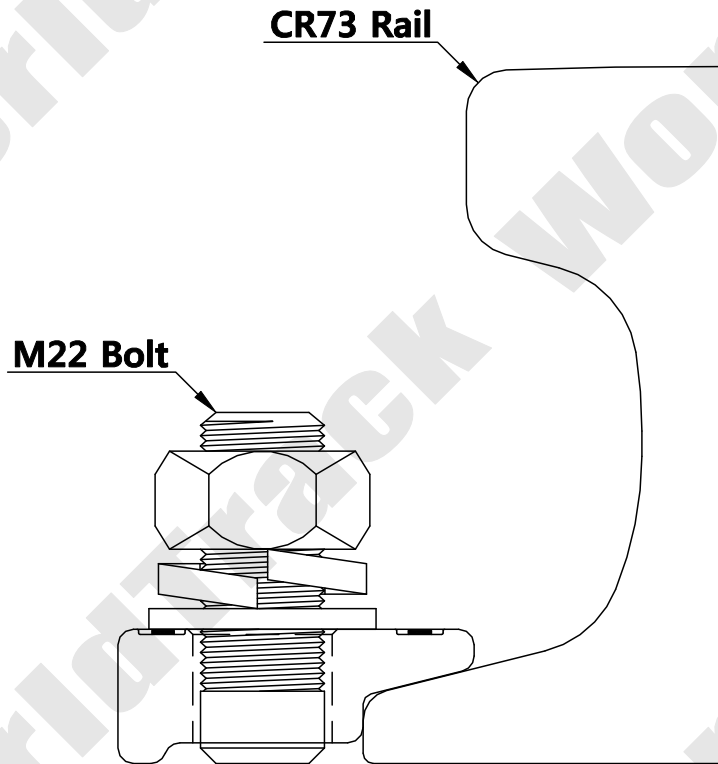

CR73 Clip

WORLD TRACK

THE TECHNICAL DATA CONTAINED IN THIS DRAWING IS PROPERTY OF WORLD TRACK LIMITED AND IS SUBJECT TO COPYRIGHT

WORLD TRACK

TEL : 82)2-2605-2380
 FAX : 82)2-2601-2382
<http://www.world-track.net>
 E-Mail: world-track@hanmail.net

Clip Designation	73/SB-PN-T1/26	Drawing Number	C/SB-117	
Clip Type	Single Bolt	Checked By	Lee Se Wan	
Fixing Method	Bolted Clip	Date	2016 / 09 / 19	
Accessory List		Scale	1 / 1	A4
Clip		ANGLE PROJECTION		
Bolt / Nut / Spring Washer / Washer				