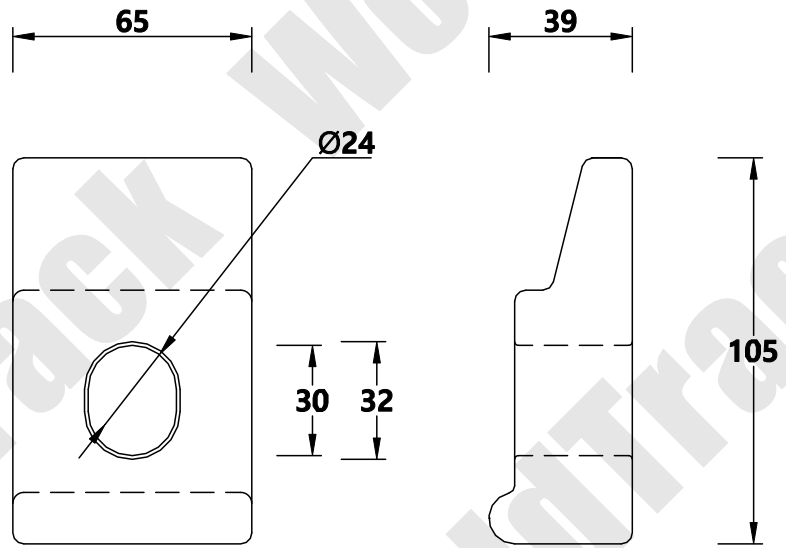

CR100 Clip

WORLD TRACK

TEL : 82)2-2605-2380
 FAX : 82)2-2601-2382
<http://www.world-track.net>
 E-Mail: world-track@hanmail.net

Clip Designation	100/SB-PN-T1/39	Drawing Number	C/SB-125
Clip Type	Single Bolt	Checked By	Lee Se Wan
Fixing Method	Bolted Clip	Date	2016 / 01 / 14
Accessory List		Scale	1 / 1 A4
Clip Bolt / Nut / Spring Washer / Washer		ANGLE PROJECTION	

THE TECHNICAL DATA CONTAINED IN THIS DRAWING IS PROPERTY OF WORLD TRACK LIMITED AND IS SUBJECT TO COPYRIGHT