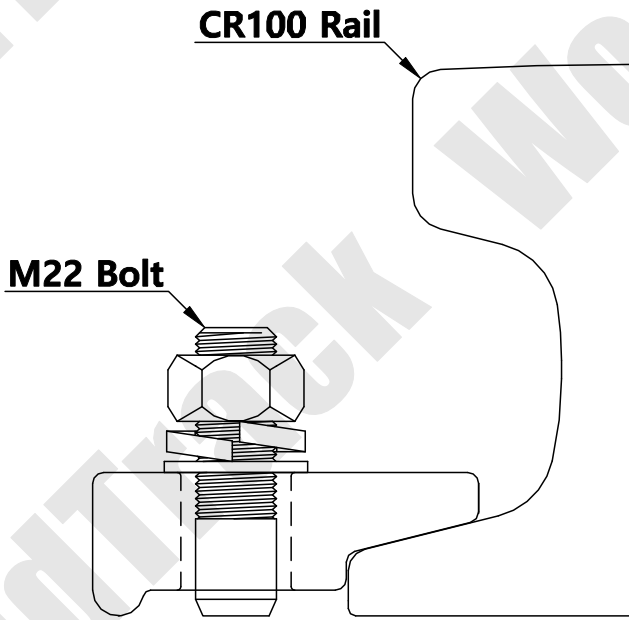

CR100 Clip

WORLD TRACK

TEL : 82)2-2605-2380
 FAX : 82)2-2601-2382
<http://www.world-track.net>
 E-Mail: world-track@hanmail.net

Clip Designation	100/SB-PN-T1/39	Drawing Number	C/SB-125
Clip Type	Single Bolt	Checked By	Lee Se Wan
Fixing Method	Bolted Clip	Date	2016 / 01 / 14
Accessory List		Scale	1 / 1 A4
Clip Bolt / Nut / Spring Washer / Washer		ANGLE PROJECTION	

THE TECHNICAL DATA CONTAINED IN THIS DRAWING IS PROPERTY OF WORLD TRACK LIMITED AND IS SUBJECT TO COPYRIGHT