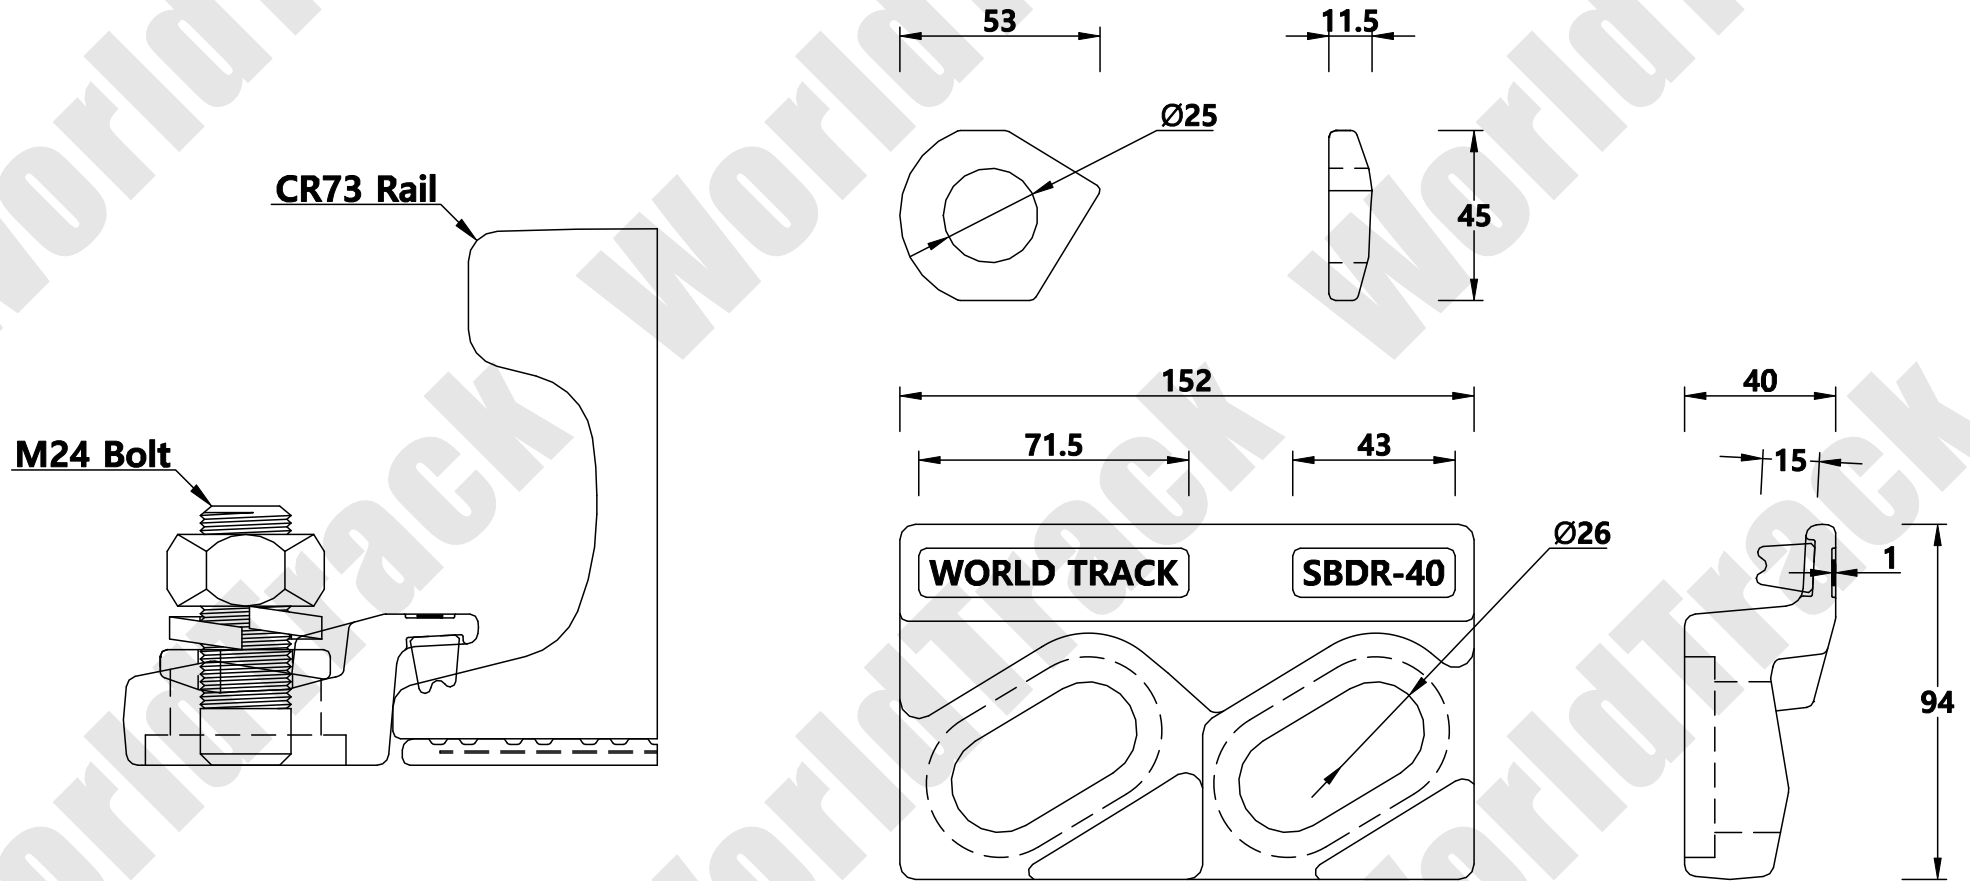

CR73 Clip

WORLD TRACK

THE TECHNICAL DATA CONTAINED IN THIS DRAWING IS PROPERTY OF WORLD TRACK LIMITED AND IS SUBJECT TO COPYRIGHT

WORLD TRACK

TEL : 82)2-2605-2380
 FAX : 82)2-2601-2382
<http://www.world-track.net>
 E-Mail: world-track@hanmail.net

Clip Designation

73/SBDR-PY-T1/40

Drawing Number

C/SBDR-040

Clip Type

Single Bolt Double Rubber

Checked By

Lee Se Wan

Fixing Method

Bolted Clip

Date

2016 / 03 / 08

Accessory List

Scale

1 / 1 A4

Clip

Bolt / Nut / Special Washer / Spring Washer

ANGLE PROJECTION