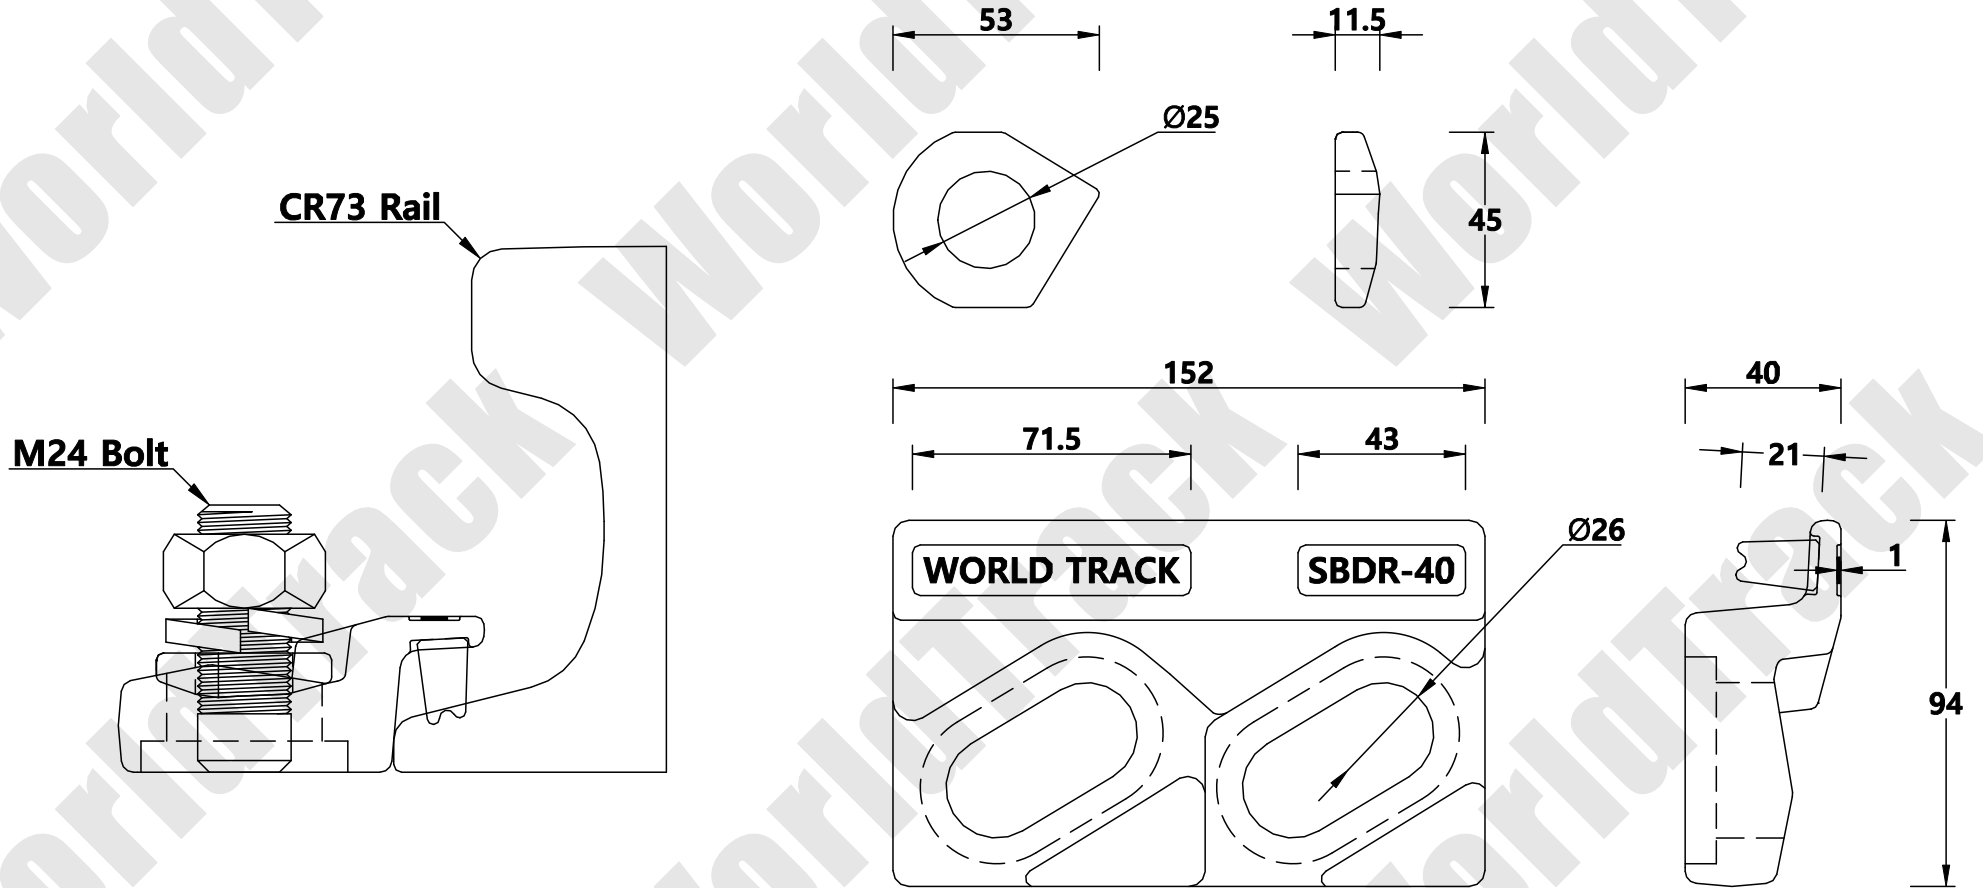

CR73 Clip

WORLD TRACK

THE TECHNICAL DATA CONTAINED IN THIS DRAWING IS PROPERTY OF WORLD TRACK LIMITED AND IS SUBJECT TO COPYRIGHT

WORLD TRACK

TEL : 82)2-2605-2380
 FAX : 82)2-2601-2382
<http://www.world-track.net>
 E-Mail: world-track@hanmail.net

Clip Designation

73/SBDR-PN-T1/40

Drawing Number

C/SBDR-045

Clip Type

Single Bolt Double Rubber

Checked By

Lee Se Wan

Fixing Method

Bolted Clip

Date

2016 / 03 / 08

Accessory List

Scale

1 / 1 A4

Clip

Bolt / Nut / Special Washer / Spring Washer

ANGLE PROJECTION