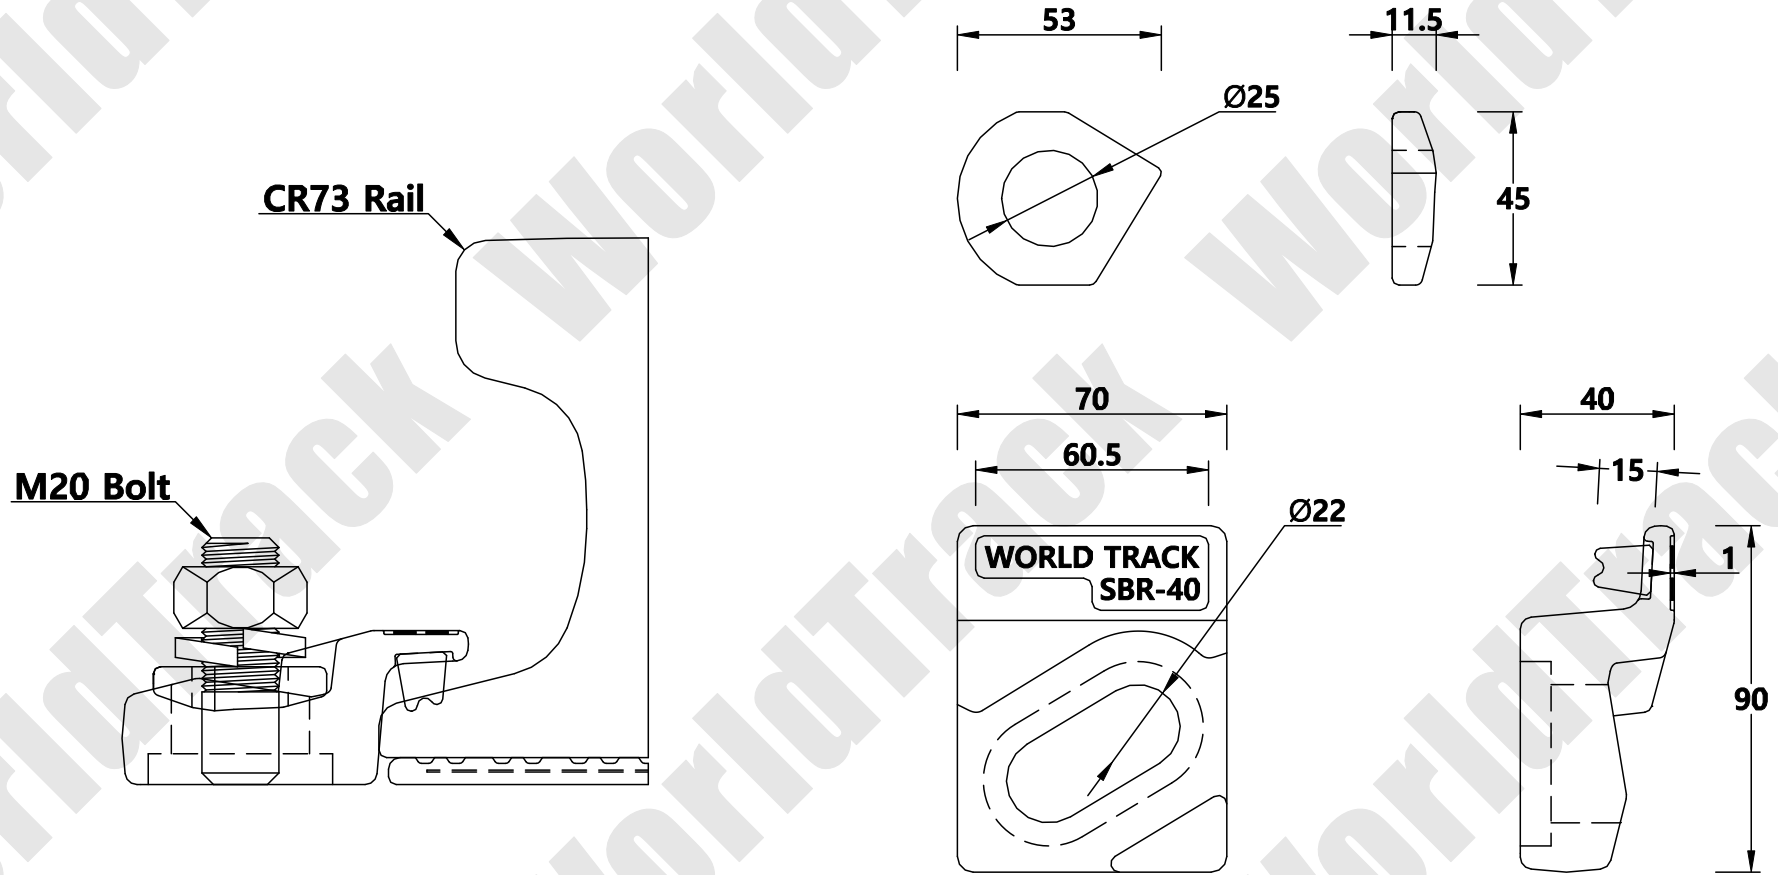

CR73 Clip

WORLD TRACK

THE TECHNICAL DATA CONTAINED IN THIS DRAWING IS PROPERTY OF WORLD TRACK LIMITED AND IS SUBJECT TO COPYRIGHT

WORLD TRACK

TEL : 82)2-2605-2380
 FAX : 82)2-2601-2382
<http://www.world-track.net>
 E-Mail: world-track@hanmail.net

Clip Designation	73/SBR-PY-T1/40	Drawing Number	C/SBR-040
Clip Type	Single Bolt Rubber	Checked By	Lee Se Wan
Fixing Method	Bolted Clip	Date	2016 / 03 / 07
Accessory List		Scale	1 / 1 A4
Clip / Rubber		ANGLE PROJECTION 	
Bolt / Nut / Special Washer / Spring Washer			